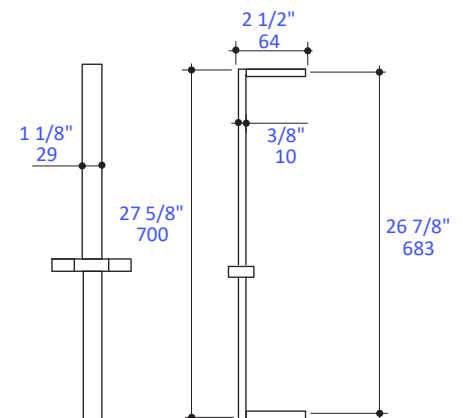

Features:

- Wall-mount rectangular rail with hook for hand-held shower head
- Knob to adjust height and direction of hook
- Shower head and hand shower wall union sold separately

Finish Options:

- CR - Polished Chrome
- PN - Polished Nickel
- NI - Brushed Nickel
- BG - Brushed Gold
- 44 - Matte Black

Recommended Accessories:

- Item #W1460: Hand-held shower head with 59" flexible hose
- Item #1473A: Hand shower wall union

LACAVA reserves the right to revise any dimension or information on this sheet without notice. Dimensions are nominal and may vary within an industry accepted tolerance of 1/4". Drawings provided herein are meant to give the user an idea of the product and are not made to scale. Location of plumbing is meant for reference, your specific application may vary.