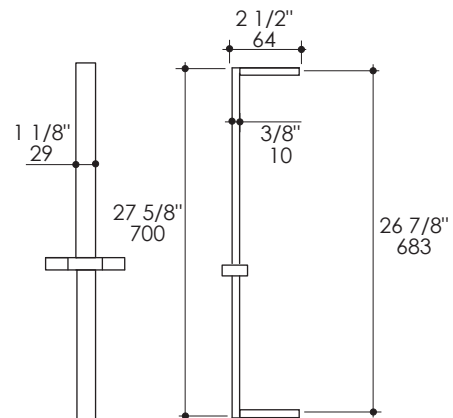

KUBISTA Shower Rail Item #W1470

Features:

- Wall-mount rectangular rail with hook for hand-held shower head
- Knob to adjust height and direction of hook
- Shower head and intake sold separately

Recommended Accessories:

- Item #W1460: Hand-held shower head with 59" flexible hose
- Item #1473: Water intake

Finish Options:

- CR - Polished Chrome
- NI - Brushed Nickel

Product Specifications:

Notes:

Drawings provided herein are meant to give the user an idea of the product and are not made to scale. The size in inches is rounded up to the nearest $\frac{1}{16}''$.