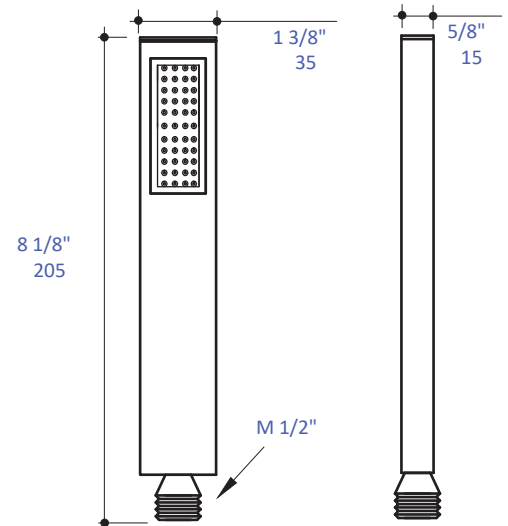

Features:

- Hand-held shower head with fixed jet
- Includes 59" flexible hose
- Hook and wall shower wall union sold separately
- Outfitted with a 1.75GPM flow regulator, with backflow prevention, Max. flow rate: 1.8GPM

Finish Options:

- CR-Polished Chrome
- NI-Brushed Nickel
- 44-Matte Black

Codes + Standards:

- Meets and exceeds applicable national codes
- Meets Cal-green requirement
- Complies with CEC standard

Recommended Accessories:

- Item # W1470: Wall-mount rail with hook for hand-held shower head
- Item #W1473: Hand shower wall union

LACAVA reserves the right to revise any dimension or information on this sheet without notice. Dimensions are nominal and may vary within an industry accepted tolerance of 1/4". Drawings provided herein are meant to give the user an idea of the product and are not made to scale. Location of plumbing is meant for reference, your specific application may vary.