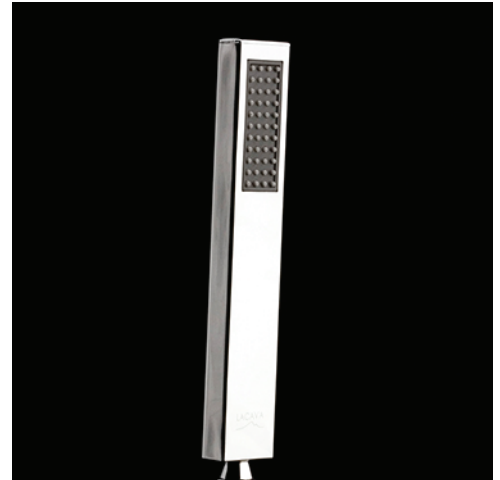

Features:

- Hand-held shower head with fixed jet
- Includes 59" flexible hose
- Hook and wall shower wall union sold separately
- Outfitted with a 1.75GPM flow regulator, with backflow prevention, Max. flow rate: 1.8GPM

Finish Options:

- CR-Polished Chrome
- NI-Brushed Nickel
- 44-Matte Black

Codes + Standards:

- Meets and exceeds applicable national codes
- Meets Cal-green requirement
- Complies with CEC standard

Recommended Accessories:

- Item # W1470: Wall-mount rail with hook for hand-held shower head
- Item #W1473: Hand shower wall union

LACAVA reserves the right to revise any dimension or information on this sheet without notice. Dimensions are nominal and may vary within an industry accepted tolerance of 1/4". Drawings provided herein are meant to give the user an idea of the product and are not made to scale. Location of plumbing is meant for reference, your specific application may vary.