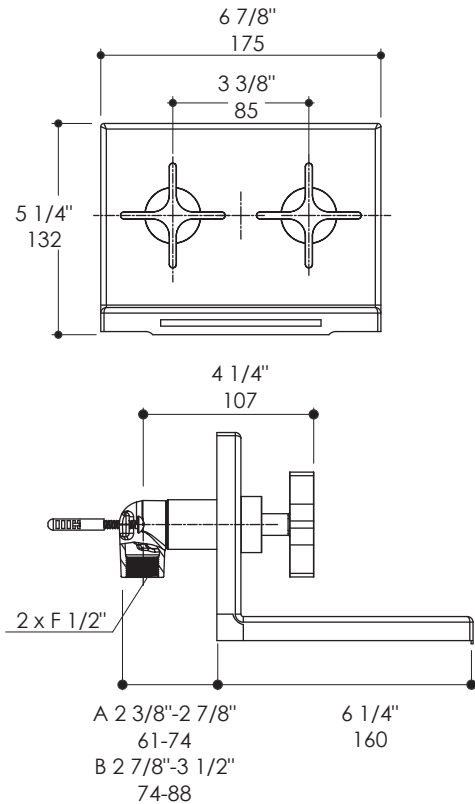

### Features:

- Wall-mount waterfall faucet with two cross handles and L-shaped spout
- Includes brass rough-in with ceramic disc cartridge pair and stainless steel trim
- Not recommended with shallow washbasin and should be installed no higher than 4" above the top edge of basin interior
- Water can project up to 6" outward
- Flow rate: 1.7 GPM at 43.5 PSI
- It can be installed to meet ADA compliance

### Recommended Accessories:

- Item #W1910H1: Wall-mount 6 7/8" stainless steel shelf
- Item #W1910H2: Wall-mount 12 3/4" stainless steel shelf
- Item #W1910H3: Wall-mount 22 5/8" stainless steel shelf

### Notes:

Drawings provided herein are meant to give the user an idea of the product and are not made to scale. The size in inches is rounded up to the nearest 1/16".

LACAVA is committed to the highest level of customer service. Please feel free to contact us at 1-888-522-2823 (toll free) or by email at [info@lacava.com](mailto:info@lacava.com) for technical assistance or any general inquiries.