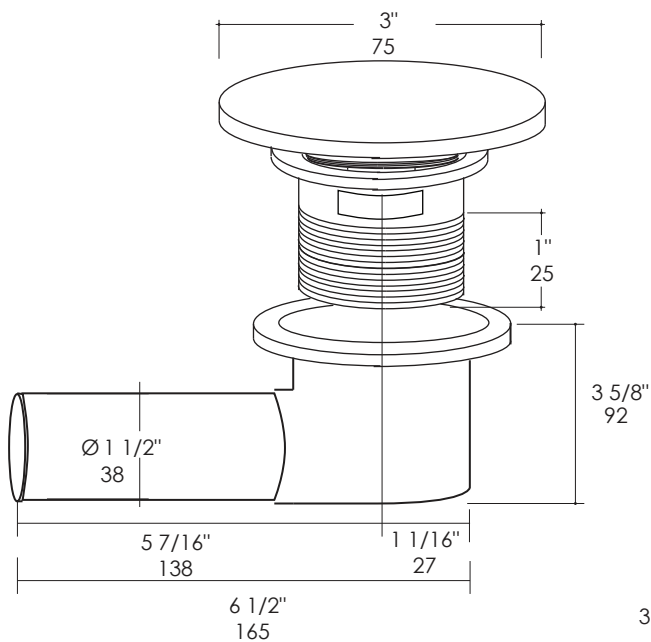

Aquatre Bathtub Item #TUB15

Features:

- Luster white acrylic soaking bathtub with overflow
- Free-standing installation
- Includes click-clack drain assembly in white finish
- Water capacity: 77 gal
- Net weight: 130 lbs
- Freight class 4 based on the Lacava Freight Program

Material Structure:

- 4-5mm fiberglass structure coated in 4mm double coat acrylic
- Max weight capacity 661 lbs (300 kgs).

Recommended Accessories:

- Item #TUB15-BR: Tub bridge in wood, 6"w, 32"d, 1 1/2"h,
- Available in: white (08), black (16), natural walnut (07)

Finish Options:

001 - Luster White

Drain Specifications:

Notes:
Drawings provided herein are meant to give the user an idea of the product and are not made to scale. The size in inches is rounded up to the nearest 1/16". Slight variances can often occur with porcelain and woodwork. Therefore, LACAVA will not be held responsible for any cutouts, countertops, or furniture made without the actual product or template from LACAVA. Plumbing specifications are only a guideline and may need to be altered based on the application.