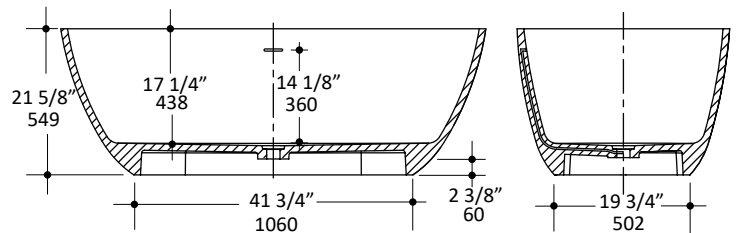

Specifications:

Installation:	Freestanding
Exterior Dimensions:	62 7/8" w x 31 3/4" d x 21 5/8" h
Material:	Solid surface
Water capacity	73 gal.
Weight:	298 lbs.
Overflow:	Yes
Finishes:	M - Matte white G - Gloss white MB - Matte black
Freight:	Class 5

Features:

- Solid surface soaking bathtub with overflow
- Includes brass click-clack drain assembly with decorative solid surface dome
- Freestanding installation

Codes + Standards:

- Meets or exceeds applicable national codes and standards

Recommended Items:

- Furniture
 - TUB14-BR: Tub bridge in wood, 6" w, 32" d, 1 1/2" h
 - Available in: white (08), black (16), natural walnut (07)
- Trap connections
 - TBSH90 - L-shaped 90 degree brass tub shoe
 - TBSH180 - Straight down 180 degree brass tub shoe