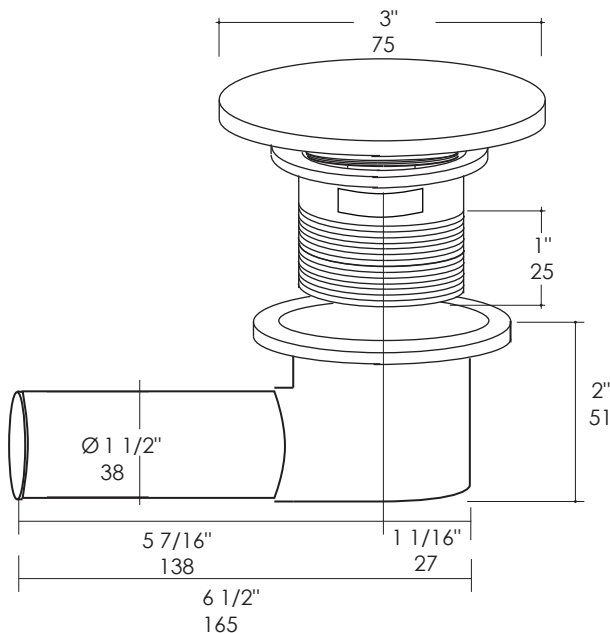

Armosa Bathtub Item #TUB09

Features:

- Solid surface soaking bathtub with overflow
- Free-standing installation
- Includes chrome-plated brass click-clack drain assembly
- Water capacity: 73 gal
- Net weight: 364 lbs
- Meets and exceeds the following standard: CSA B45.5-17

Recommended Accessories:

- Item #TUB09-BR: Tub bridge in wood, 6"w, 32"d, 1 1/2"h,
- Available in: white (08), black (16), natural walnut (07)

Finish Options:

- 001M - Matte White
- 001G - Gloss White

Drain Specifications:

Notes:

Drawings provided herein are meant to give the user an idea of the product and are not made to scale. The size in inches is rounded up to the nearest 1/16". Slight variances can often occur with porcelain and woodwork. Therefore, LACAVA will not be held responsible for any cutouts, countertops, or furniture made without the actual product or template from LACAVA. Plumbing specifications are only a guideline and may need to be altered based on the application.