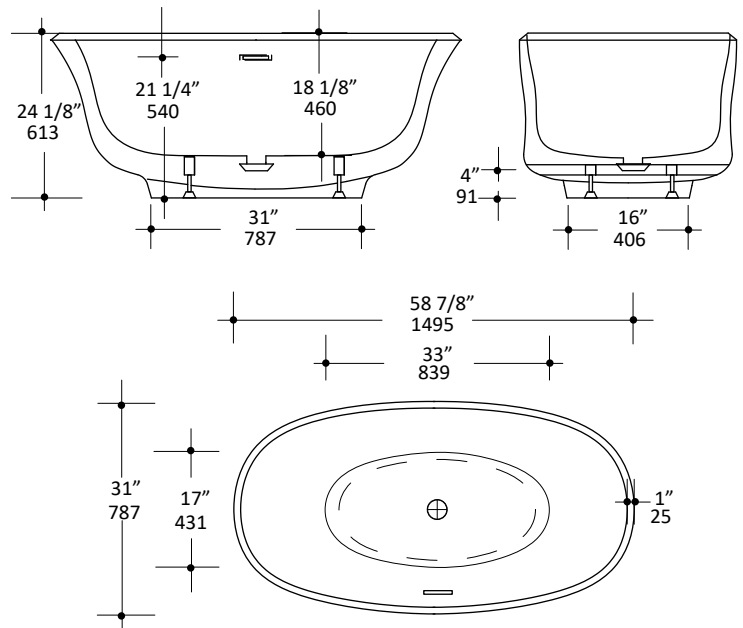

Specifications:

Installation:	Freestanding
Exterior Dimensions:	58 7/8" w x 31" d x 24 1/8" h
Material:	Acrylic
Water capacity	58 gal.
Net Weight:	84 lbs.
Overflow:	Yes
Finishes:	001 - Luster white
Freight:	Class 4

Features:

- Includes click-clack drain assembly in white finish
- Luster white acrylic soaking bathtub with overflow
- 4-5mm fiberglass structure coated in 4mm double coat acrylic
- Max weight capacity 661 lbs (300 kgs)

Codes + Standards:

- Meets or exceeds applicable national codes and standards

Recommended Items:

- Furniture
 - TUB17-BR: Tub bridge in wood, 6"w, 32"d, 1 1/2"h
 - Available in: white (08), black (16), natural walnut (07)
- Trap connections
 - TBSH90 - L-shaped 90 degree brass tub shoe
 - TBSH180 - Straight down 180 degree brass tub shoe

LACAVA reserves the right to revise any dimension or information on this sheet without notice. Dimensions are nominal and may vary within an industry accepted tolerance of 1/4".
 Drawings provided herein are meant to give the user an idea of the product and are not made to scale.
 Revised: 12/3/2018