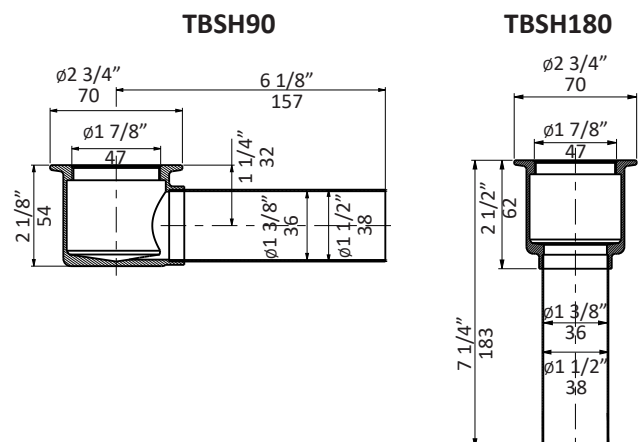

Specifications:

Installation:	Freestanding
Exterior Dimensions:	58 7/8" w x 31" d x 24 1/8" h
Material:	Acrylic
Water capacity	58 gal.
Net Weight:	84 lbs.
Overflow:	Yes
Finishes:	001 - Luster white
Freight:	Class 4

Features:

- Includes click-clack drain assembly in white finish
- Luster white acrylic soaking bathtub with overflow
- 4-5mm fiberglass structure coated in 4mm double coat acrylic
- Max weight capacity 661 lbs (300 kgs)

Codes + Standards:

- Meets or exceeds applicable national codes and standards

Recommended Items:

- Furniture
 - TUB17-BR: Tub bridge in wood, 6"w, 32"d, 1 1/2"h
 - Available in: white (08), black (16), natural walnut (07)
- Trap connections
 - TBSH90 - L-shaped 90 degree brass tub shoe
 - TBSH180 - Straight down 180 degree brass tub shoe

LACAVA reserves the right to revise any dimension or information on this sheet without notice. Dimensions are nominal and may vary within an industry accepted tolerance of 1/4".
 Drawings provided herein are meant to give the user an idea of the product and are not made to scale.
 Revised: 12/3/2018