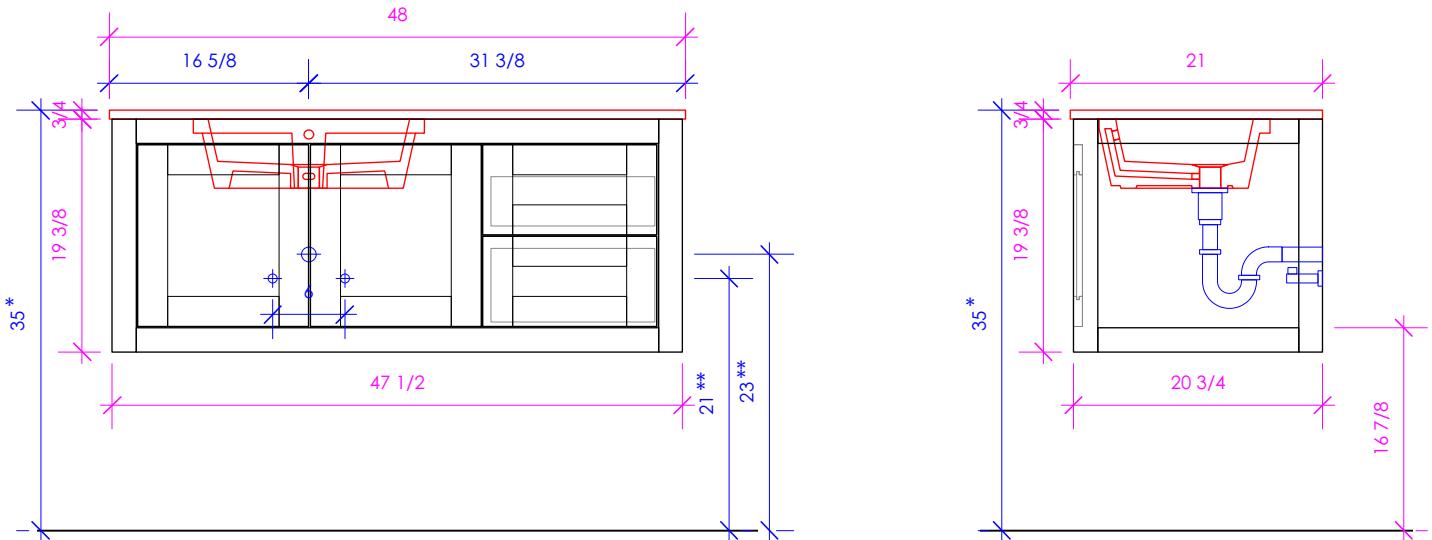

LACAVA

STILE

STL-W-48L

* Recommended installation height
** Recommended plumbing location

FEATURES:

- WALL MOUNT VANITY
- TWO DOORS WITH SOFT-CLOSE HINGES
- TWO DRAWERS WITH SELF-CLOSE GLIDES
- DRAWER BOXES STAINED TO REFLECT EXTERIOR FINISH
- SHAKER STYLE DETAILING
- DECORATIVE HARDWARE **K120 / K121** INCLUDED BUT NOT INSTALLED - CAN BE INSTALLED UPON REQUEST
- USED WITH **STL-48LT** COUNTERTOP AND **5452UN** SINK (SOLD SEPARATELY)
- MOUNTING: FRENCH CLEAT (INCLUDED) (SEE FURNITURE MANUAL)
- PROUDLY HANDMADE IN THE USA
- MANUFACTURED WITH LOW VOC FINISHES AND WOOD FROM RENEWABLE FORESTS

LACAVA reserves the right to revise any dimension or information on this sheet without notice. Dimensions are nominal and may vary within an industry accepted tolerance of 1/4". Cabinets with 'vanity top' sinks are made to the matching sink and dimensions may vary. LACAVA is not responsible for any cutouts, countertops, or furniture made without the actual product or template. Differences in color, grain, appearance, and texture are inherent in all natural woodwork and should be expected. Variances in these qualities are not deemed manufacturing defects and will not be accepted as valid reasons for return or exchanges. Plumbing specifications are only a guideline and may need alteration based on application.