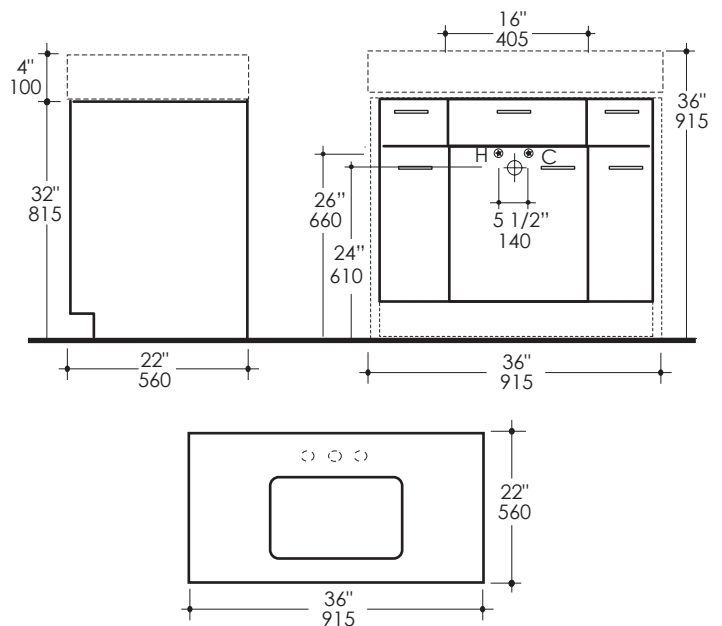

### Recommended Accessories:

- Item #ST023: Stone countertop for vanity ST022
- Cutout for washbasin 5062UN
- Faucet hole options available: None, One, or Three in 8" spread
- Item #ST024: Stone side panels and toe kick for vanity ST022
- Also available in any of the wood finish options listed below
- Item #5062UN: Under-counter porcelain lavatory with overflow
- Requires oversized European drain (i.e. item #7100-12 or 7100-16OF)
- Available in White (-001) or Biscuit (-002)

### Notes:

Drawings provided herein are meant to give the user an idea of the product and are not made to scale. The size in inches is rounded up to the nearest 1/16". Slight variances can often occur with porcelain and woodwork. Therefore, LACAVA will not be held responsible for any cutouts, countertops, or furniture made without the actual product or template from LACAVA. Differences in color, grain, appearance and texture are inherent in all natural woodwork, and should be expected. Variances in these qualities are not deemed manufacturing defects, and will not be accepted as valid reasons to return or exchange any LACAVA woodwork. Plumbing specifications are only a guideline and may need to be altered based on the application.