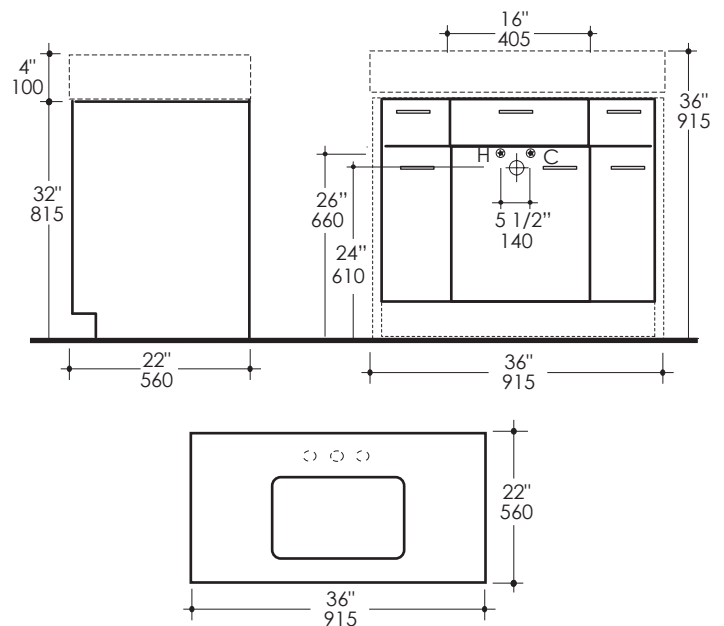

Recommended Accessories:

- Item #ST023: Stone countertop for vanity ST022
- Cutout for washbasin 5062UN
- Faucet hole options available: None, One, or Three in 8" spread
- Item #ST024: Stone side panels and toe kick for vanity ST022
- Also available in any of the wood finish options listed below
- Item #5062UN: Under-counter porcelain lavatory with overflow
- Requires oversized European drain (i.e. item #7100-12 or 7100-16OF)
- Available in White (-001) or Biscuit (-002)

Product Specifications:

Notes:

Drawings provided herein are meant to give the user an idea of the product and are not made to scale. The size in inches is rounded up to the nearest 1/16". Slight variances can often occur with porcelain and woodwork. Therefore, LACAVA will not be held responsible for any cutouts, countertops, or furniture made without the actual product or template from LACAVA. Differences in color, grain, appearance and texture are inherent in all natural woodwork, and should be expected. Variances in these qualities are not deemed manufacturing defects, and will not be accepted as valid reasons to return or exchange any LACAVA woodwork. Plumbing specifications are only a guideline and may need to be altered based on the application.