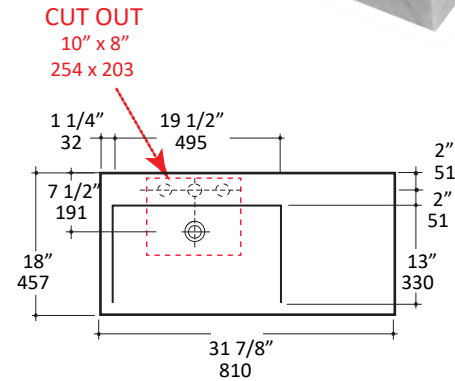

Specifications:

Installation:	Vessel or vanity-top
Exterior Dimensions:	31 7/8" w x 18" d x 3" h
Material:	Natural Stone
Weight:	122 lbs
Overflow:	No
Finishes:	WH - Bianco
Faucet Holes:	00 - no hole 01 - one centered hole 02 - two hole - center and right, 4" spread 03 - three hole, 8" spread
Cutout Size:	10" x 8" (template available upon request)
Faucet Hole Size:	Ø 1 3/8"
Drain Hole Size:	Ø 1 3/4"

Features:

- Stone sink without overflow
- Sink drilled for faucet holes has carved out back

Codes + Standards:

- Meets and exceeds applicable national codes and standards

compliant when installed to specific requirements of this regulation

Recommended Items:

- European drain without overflow
 - 7100-13

LACAVA reserves the right to revise any dimension or information on this sheet without notice. Dimensions are nominal and may vary within an industry accepted tolerance of 1/4". Drawings provided herein are meant to give the user an idea of the product and are not made to scale. Revised: 12/12/2023