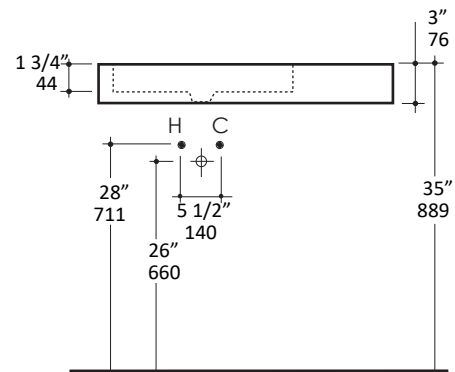

Specifications:

Installation:	Vessel or vanity-top
Exterior Dimensions:	31 7/8" w x 18" d x 3" h
Material:	Natural Stone
Weight:	122 lbs
Overflow:	No
Finishes:	WH - Bianco
Faucet Holes:	00 - no hole 01 - one centered hole 02 - two hole - center and right, 4" spread 03 - three hole, 8" spread
Cutout Size:	10" x 8" (template available upon request)
Faucet Hole Size:	Ø 1 3/8"
Drain Hole Size:	Ø 1 3/4"

Recommended Items:

- European drain without overflow
 - 7100-13

LACAVA reserves the right to revise any dimension or information on this sheet without notice. Dimensions are nominal and may vary within an industry accepted tolerance of 1/4". Drawings provided herein are meant to give the user an idea of the product and are not made to scale. Revised: 12/12/2023