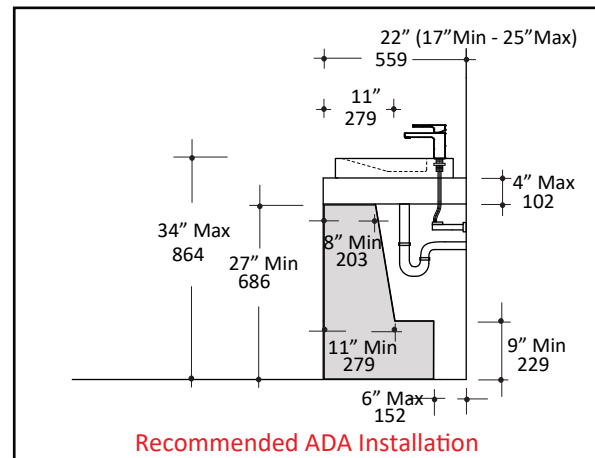

Specifications:

Installation:	Vessel or vanity-top
Exterior Dimensions:	31 7/8" w x 18" d x 3" h
Material:	Natural Stone
Weight:	122 lbs
Overflow:	No
Finishes:	WH - Bianco
Faucet Holes:	00 - no hole 01 - one centered hole 02 - two hole - center and right, 4" spread 03 - three hole, 8" spread
Cutout Size:	10" x 8" (template available upon request)
Faucet Hole Size:	Ø 1 3/8"
Drain Hole Size:	Ø 1 3/4"

Features:

- Stone sink without overflow
- Sink drilled for faucet holes has carved out back

Codes + Standards:

- Meets and exceeds applicable national codes and standards

compliant when installed to specific requirements of this regulation

Recommended Items:

- European drain without overflow
 - 7100-13

LACAVA reserves the right to revise any dimension or information on this sheet without notice. Dimensions are nominal and may vary within an industry accepted tolerance of 1/4". Drawings provided herein are meant to give the user an idea of the product and are not made to scale. Revised: 12/12/2023