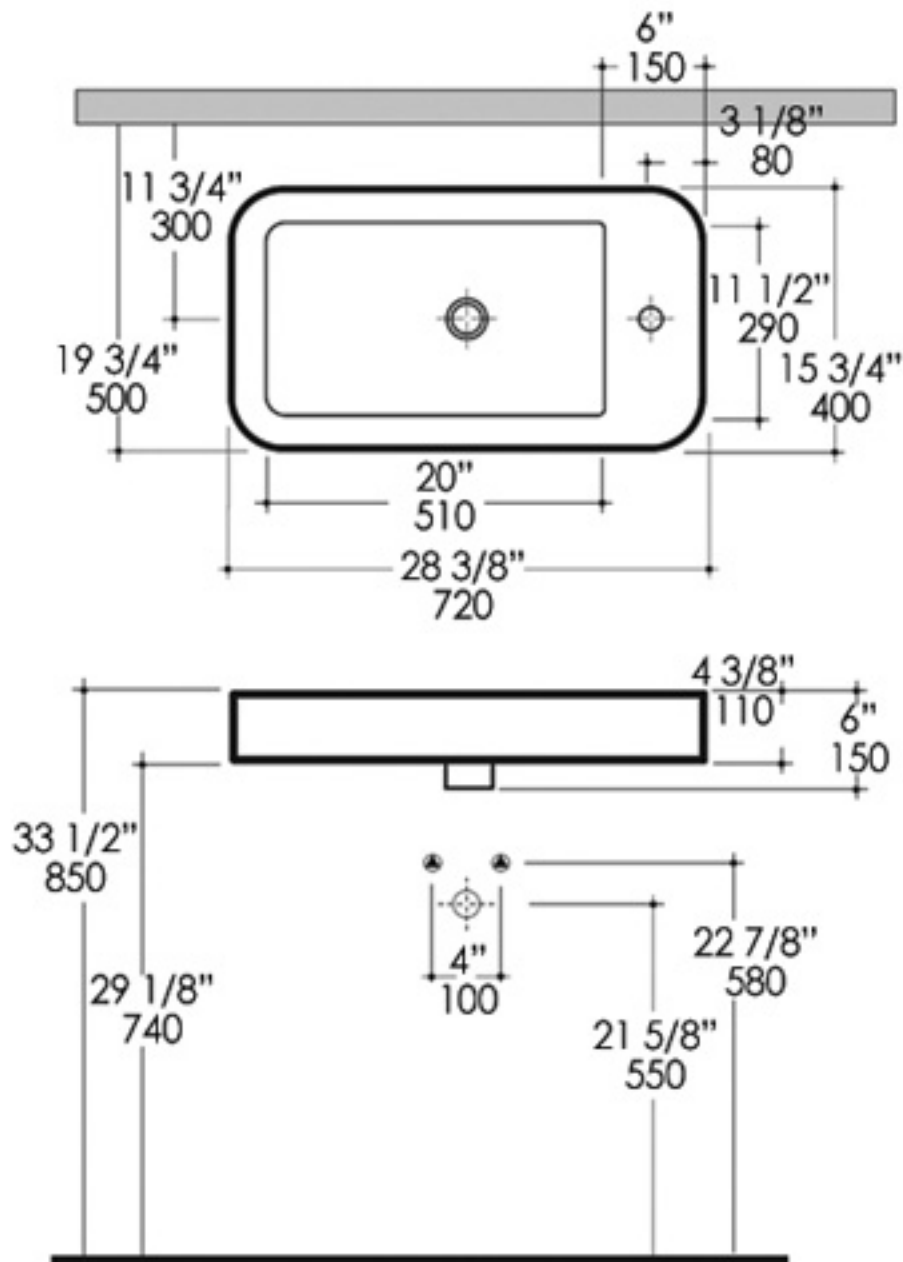

# LACAVA

www.lacava.com ..... info@lacava.com

OPEN SPACE # SS025

- Vessel washbasin without overflow.
- Requires oversized European drain (i.e. item # 7100-13).
- Faucet hole diameter is 1 5/8" (only available with one hole placed as shown above).

**Note:**

Drawings provided herein are meant to give the user an idea of the products and are not made to scale. Slight variances are often found in many porcelain sinks, so LACAVA will not be held responsible if any cutout or furniture is made without the actual product or a template from LACAVA.