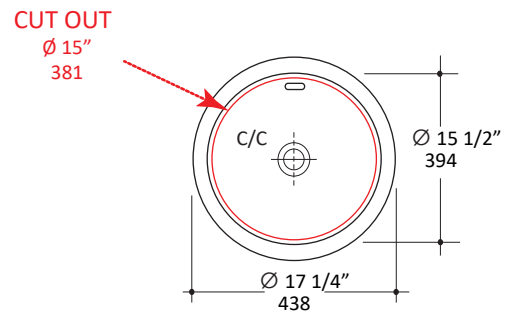

Codes + Standards:

- Meets and exceeds applicable national codes and standards

ADA

compliant when installed to specific requirements of this regulation