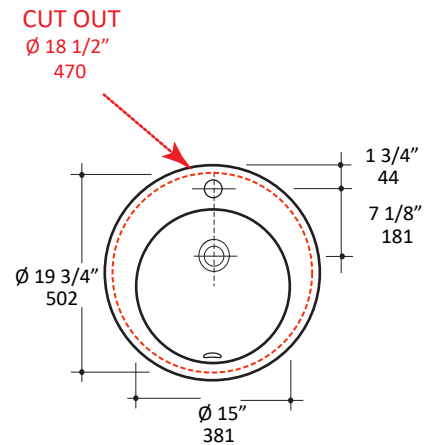

Specifications:

| | |
|-----------------------------|---|
| Installation: | Drop-in |
| Exterior Dimensions: | Ø 19 3/4" x 7 7/8"h |
| Material: | Porcelain |
| Weight: | 28 lbs |
| Overflow: | Yes |
| Finishes: | 001 - White |
| Faucet Holes: | 01 - one centered hole |
| Cut-out Size: | Ø 18 1/2" (template available upon request) |
| Faucet Hole Size: | Ø 1 3/8" |
| Drain Hole Size: | Ø 1 3/4" |

Recommended Items:

- European drain with overflow
 - 7100-12
 - 7100-13OF
 - 7100-16OF

LACAVA reserves the right to revise any dimension or information on this sheet without notice. Dimensions are nominal and may vary within an industry accepted tolerance of 1/4".
Drawings provided herein are meant to give the user an idea of the product and are not made to scale.
Revised: 12/18/2020