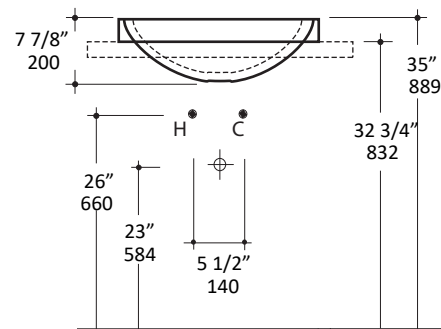

Specifications:

| | |
|-----------------------------|---|
| Installation: | Drop-in |
| Exterior Dimensions: | Ø 19 3/4" x 7 7/8"h |
| Material: | Porcelain |
| Weight: | 28 lbs |
| Overflow: | Yes |
| Finishes: | 001 - White |
| Faucet Holes: | 01 - one centered hole |
| Cut-out Size: | Ø 18 1/2" (template available upon request) |
| Faucet Hole Size: | Ø 1 3/8" |
| Drain Hole Size: | Ø 1 3/4" |

Recommended Items:

- European drain with overflow
 - 7100-12
 - 7100-13OF
 - 7100-16OF

LACAVA reserves the right to revise any dimension or information on this sheet without notice. Dimensions are nominal and may vary within an industry accepted tolerance of 1/4".
Drawings provided herein are meant to give the user an idea of the product and are not made to scale.
Revised: 12/18/2020