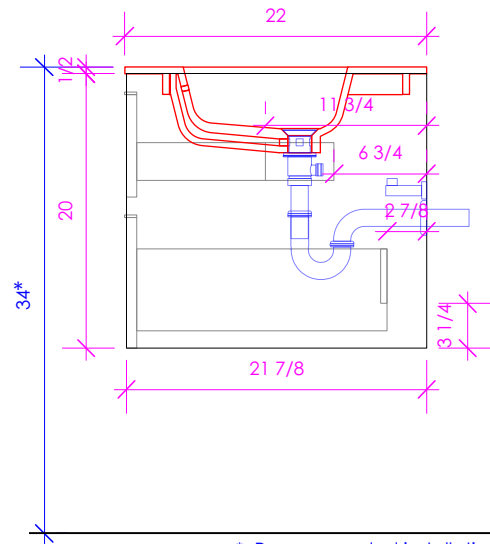

## PRONTO UNO

PUN-W-24

\* Recommended installation height  
\*\* Recommended plumbing location