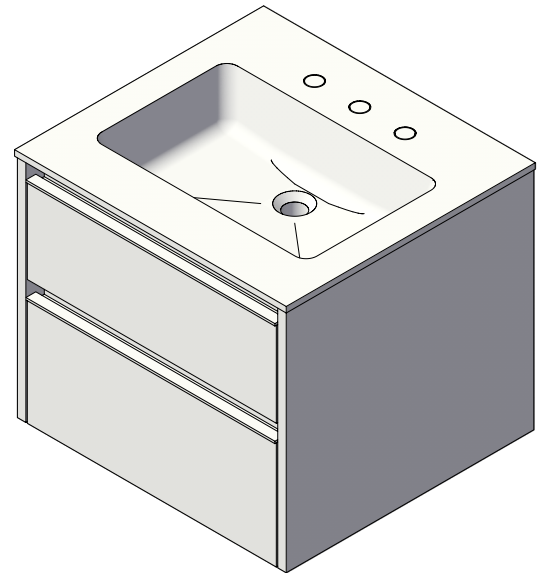

LACAVA

PRONTO UNO

PUN-W-24

* Recommended installation height
** Recommended plumbing location

FEATURES:

- ***QUICKSHIP PROGRAM***
- WALL MOUNT VANITY
- TWO DRAWERS WITH SELF-CLOSE GLIDES
- SOLID WOOD FINGERPULL EDGE
- USED WITH **K24** VANITY TOP SINK (SOLD SEPARATELY)
- INTERIOR DRAWERS STAINED TO REFLECT EXTERIOR FINISH
- PROUDLY HANDMADE IN THE USA
- MANUFACTURED WITH LOW VOC FINISHES AND WOOD FROM RENEWABLE FORESTS

WOOD FINISHES:

- 07 - NATURAL WALNUT
- 08 - MATTE WHITE
- 20 - ASH GRAY

SINK OPTIONS:

- FINISH:**
- 001M - MATTE WHITE
 - 001G - GLOSS WHITE
- FAUCET HOLES:**
- 00 - NO HOLES
 - 01 - SINGLE FAUCET HOLE
 - 03 - THREE FAUCET HOLES IN 8" SPREAD

LACAVA reserves the right to revise any dimension or information on this sheet without notice. Dimensions are nominal and may vary within an industry accepted tolerance of 1/4". Cabinets with 'vanity top' sinks are made to the matching sink and dimensions may vary. LACAVA is not responsible for any cutouts, countertops, or furniture made without the actual product or template. Differences in color, grain, appearance, and texture are inherent in all natural woodwork and should be expected. Variances in these qualities are not deemed manufacturing defects and will not be accepted as valid reasons for return or exchanges. Plumbing specifications are only a guideline and may need alteration based on application.