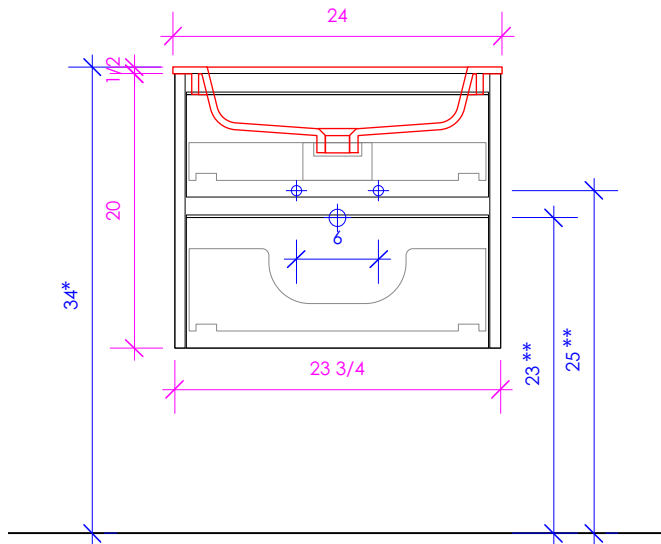

## PRONTO UNO

PUN-W-24

\* Recommended installation height  
\*\* Recommended plumbing location