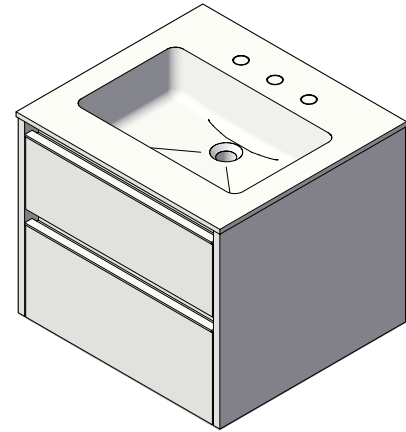

## PRONTO UNO

PUN-W-24

\* Recommended installation height  
\*\* Recommended plumbing location

### FEATURES:

- \*\*\*QUICKSHIP PROGRAM\*\*\*
- WALL MOUNT VANITY
- TWO DRAWERS WITH SELF-CLOSE GLIDES
- DRAWER BOXES STAINED TO REFLECT EXTERIOR FINISH
- SOLID WOOD FINGERPULL EDGE
- USED WITH **K24** VANITY TOP SINK (SOLD SEPARATELY)
- MOUNTING: FRENCH CLEAT (INCLUDED)  
(SEE FURNITURE MANUAL)
- PROUDLY HANDMADE IN THE USA
- MANUFACTURED WITH LOW VOC FINISHES AND WOOD FROM RENEWABLE FORESTS