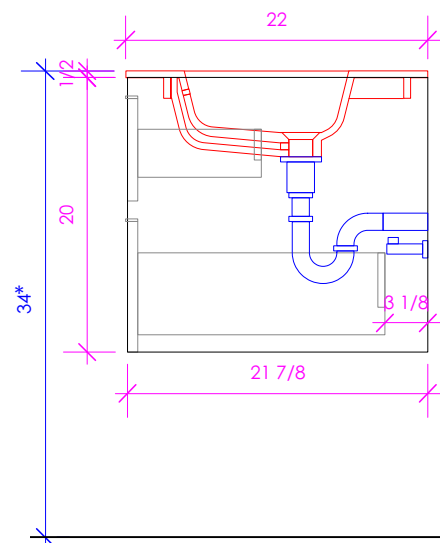

LACAVA

PRONTO UNO

PUN-W-24

* Recommended installation height
** Recommended plumbing location

FEATURES:

- ***QUICKSHIP PROGRAM***
- WALL MOUNT VANITY
- TWO DRAWERS WITH SELF-CLOSE GLIDES
- SOLID WOOD FINGERPULL EDGE
- USED WITH **K24** VANITY TOP SINK (SOLD SEPARATELY)
- INTERIOR DRAWERS STAINED TO REFLECT EXTERIOR FINISH
- PROUDLY HANDMADE IN THE USA
- MANUFACTURED WITH LOW VOC FINISHES AND WOOD FROM RENEWABLE FORESTS

LACAVA reserves the right to revise any dimension or information on this sheet without notice. Dimensions are nominal and may vary within an industry accepted tolerance of 1/4". Cabinets with 'vanity top' sinks are made to the matching sink and dimensions may vary. LACAVA is not responsible for any cutouts, countertops, or furniture made without the actual product or template. Differences in color, grain, appearance, and texture are inherent in all natural woodwork and should be expected. Variances in these qualities are not deemed manufacturing defects and will not be accepted as valid reasons for return or exchanges. Plumbing specifications are only a guideline and may need alteration based on application.