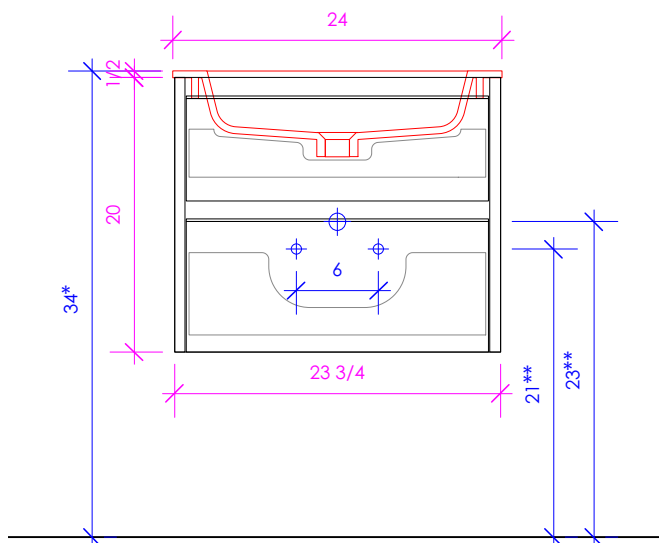

LACAVA

PRONTO UNO

PUN-W-24

* Recommended installation height
** Recommended plumbing location

FEATURES:

- ***QUICKSHIP PROGRAM***
- WALL MOUNT VANITY
- TWO DRAWERS WITH SELF-CLOSE GLIDES
- SOLID WOOD FINGERPULL EDGE
- USED WITH **K24** VANITY TOP SINK (SOLD SEPARATELY)
- INTERIOR DRAWERS STAINED TO REFLECT EXTERIOR FINISH
- PROUDLY HANDMADE IN THE USA
- MANUFACTURED WITH LOW VOC FINISHES AND WOOD FROM RENEWABLE FORESTS

LACAVA reserves the right to revise any dimension or information on this sheet without notice. Dimensions are nominal and may vary within an industry accepted tolerance of 1/4". Cabinets with 'vanity top' sinks are made to the matching sink and dimensions may vary. LACAVA is not responsible for any cutouts, countertops, or furniture made without the actual product or template. Differences in color, grain, appearance, and texture are inherent in all natural woodwork and should be expected. Variances in these qualities are not deemed manufacturing defects and will not be accepted as valid reasons for return or exchanges. Plumbing specifications are only a guideline and may need alteration based on application.