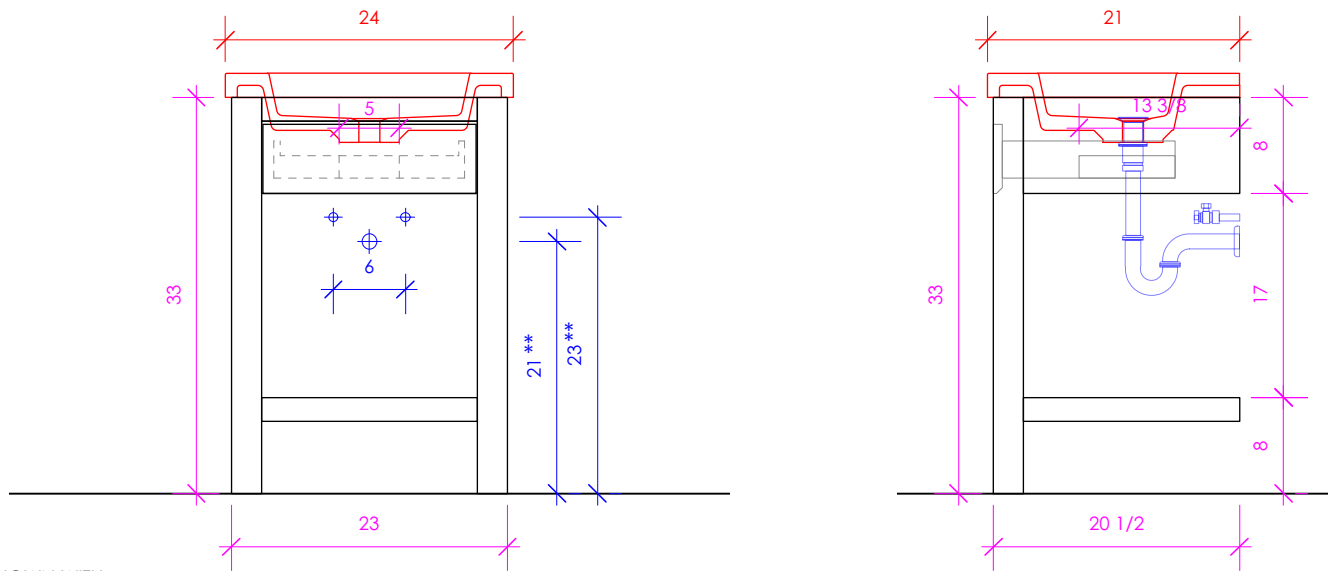

LACAVA

NEWTERRA

NTR-UN-24

SHOWN WITH
CT24T

** Recommended plumbing location

FEATURES:

- WALL MOUNT VANITY
- ONE DRAWER WITH SOFT-CLOSE GLIDES
- DRAWER BOX STAINED TO REFLECT EXTERIOR FINISH
- FINGERPULL OPENING
- SLATED SHELF
- USED WITH **CT24T** OR **H261T** SINK (SOLD SEPARATELY)
- MOUNTING: FULL WOOD BACKING (SEE FURNITURE MANUAL)
- PROUDLY HANDMADE IN THE USA
- MANUFACTURED WITH LOW VOC FINISHES AND WOOD FROM RENEWABLE FORESTS

3/4" THICKNESS 3/4" THICKNESS 1/2" THICKNESS

LACAVA reserves the right to revise any dimension or information on this sheet without notice. Dimensions are nominal and may vary within an industry accepted tolerance of 1/4". Cabinets with 'vanity top' sinks are made to the matching sink and dimensions may vary. LACAVA is not responsible for any cutouts, countertops, or furniture made without the actual product or template. Differences in color, grain, appearance, and texture are inherent in all natural woodwork and should be expected. Variances in these qualities are not deemed manufacturing defects and will not be accepted as valid reasons for return or exchanges. Plumbing specifications are only a guideline and may need alteration based on application.