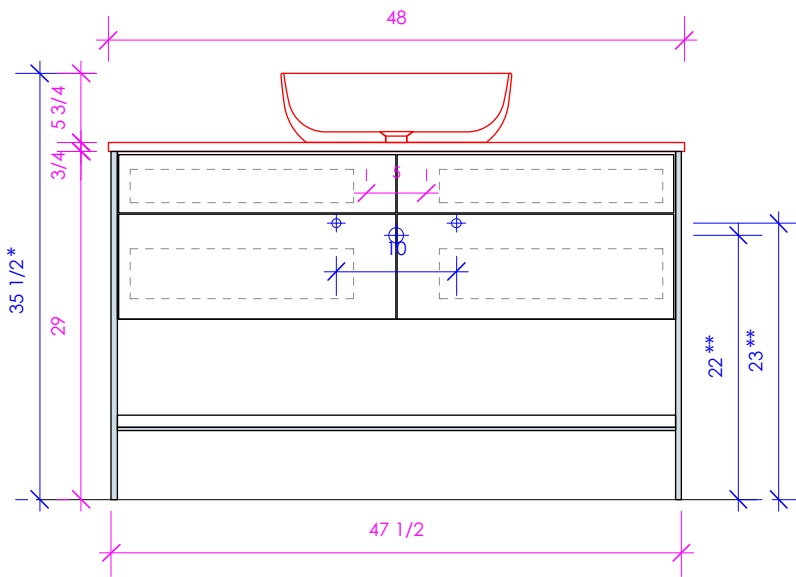

LACAVA

NAVI

NAV-VS-48

* Recommended installation height
** Recommended plumbing location

FEATURES:

- FLOOR STANDING VANITY
- FOUR DRAWERS WITH SELF-CLOSE GLIDES
- DRAWER BOXES STAINED TO REFLECT EXTERIOR FINISH
- DECORATIVE HARDWARE **K550** INCLUDED BUT NOT INSTALLED - CAN BE INSTALLED UPON REQUEST
- USED WITH **NAV-VS-48F** FRAME, **NAV-VS-48T** COUNTERTOP AND **N33** SINK (SOLD SEPARATELY)
- MOUNTING: FULL WOOD BACKING (SEE FURNITURE MANUAL)
- PROUDLY HANDMADE IN THE USA
- MANUFACTURED WITH LOW VOC FINISHES AND WOOD FROM RENEWABLE FORESTS