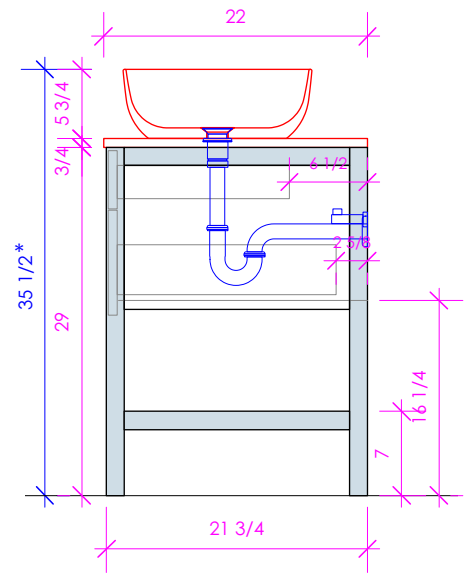

LACAVA

NAVI

NAV-VS-48

* Recommended installation height
** Recommended plumbing location

FEATURES:

- FLOOR STANDING VANITY
- FOUR DRAWERS WITH SELF-CLOSE GLIDES
- DRAWER BOXES STAINED TO REFLECT EXTERIOR FINISH
- DECORATIVE HARDWARE **K550** INCLUDED BUT NOT INSTALLED - CAN BE INSTALLED UPON REQUEST
- USED WITH **NAV-VS-48F** FRAME, **NAV-VS-48T** COUNTERTOP AND **N33** SINK (SOLD SEPARATELY)
- MOUNTING: FULL WOOD BACKING (SEE FURNITURE MANUAL)
- PROUDLY HANDMADE IN THE USA
- MANUFACTURED WITH LOW VOC FINISHES AND WOOD FROM RENEWABLE FORESTS