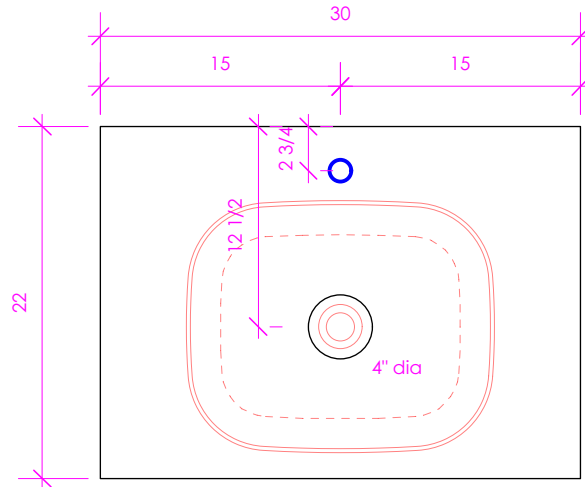

LACAVA

NAVI VS

NAV-VS-30T

FEATURES:

- EASED EDGES
- USED WITH VESSEL SINK (SOLD SEPARATELY)
- SHOWN WITH **N33** SINK
- PLEASE SPECIFY **FAUCET HOLE CUTOUTS**
- PROUDLY HANDMADE IN THE USA

FINISHES:

WOOD:

STANDARD:

STONE:

WH - BIANCO
LN - LINAC
SL - ATHENS

2CM OR 3CM
BASED ON
MARKET
AVAILABILITY

QUARTZ:

PR - PURO
AH - ASH

2CM OR 3CM
BASED ON
MARKET
AVAILABILITY

SOLID SURFACE:

M - SATIN WHITE
G - POLISHED WHITE
R - MARMO
V - LAVA
D - OBSIDIAN

LACAVA reserves the right to revise any dimension or information on this sheet without notice. Dimensions are nominal and may vary within an industry accepted tolerance of 1/4". Cabinets with 'vanity top' sinks are made to the matching sink and dimensions may vary. LACAVA is not responsible for any cutouts, countertops, or furniture made without the actual product or template. Differences in color, grain, appearance, and texture are inherent in all natural woodwork and should be expected. Variances in these qualities are not deemed manufacturing defects and will not be accepted as valid reasons for return or exchanges. Plumbing specifications are only a guideline and may need alteration based on application.