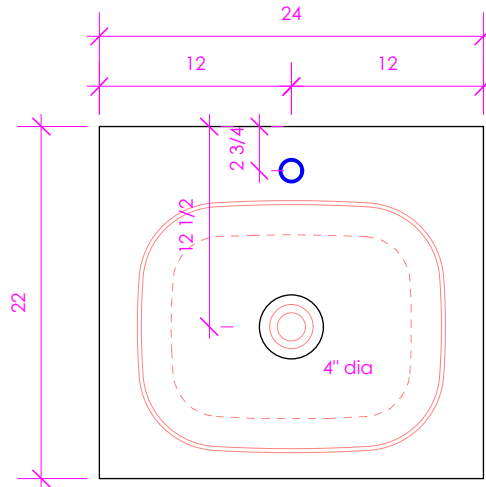

LACAVA

NAVI VS

NAV-VS-24T

FEATURES:

- EASED EDGES
- USED WITH VESSEL SINK (SOLD SEPARATELY)
- SHOWN WITH **N33** SINK
- PLEASE SPECIFY **FAUCET HOLE CUTOUTS**
- PROUDLY HANDMADE IN THE USA

FINISHES:

WOOD:

STANDARD:

COUNTERTOP:

STONE:

WH - BIANCO
LN - LINAC
SL - ATHENS

2CM OR 3CM
BASED ON
MARKET
AVAILABILITY

QUARTZ:

PR - PURO
AH - ASH

2CM OR 3CM
BASED ON
MARKET
AVAILABILITY

SOLID SURFACE: