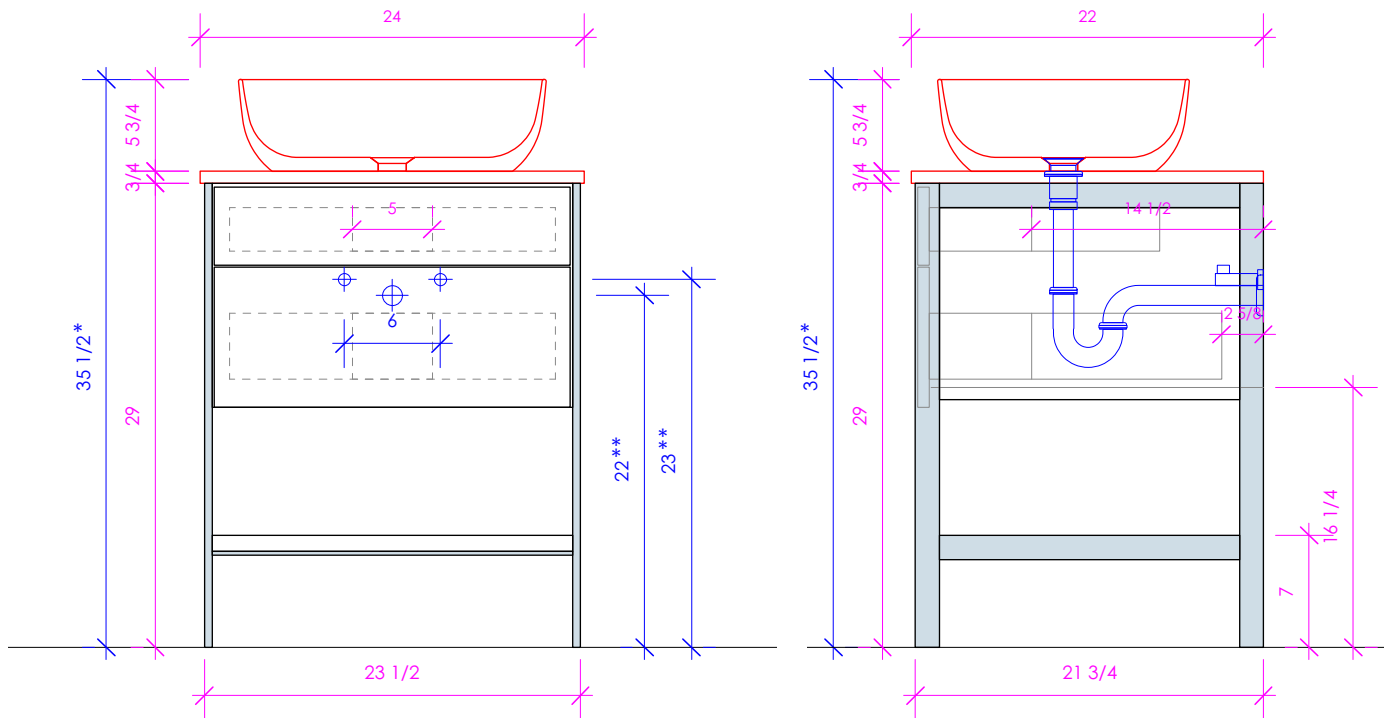

LACAVA

NAVI

NAV-VS-24

* Recommended installation height
** Recommended plumbing location

FEATURES:

- FLOOR STANDING VANITY
- TWO DRAWERS WITH SELF-CLOSE GLIDES
- DRAWER BOXES STAINED TO REFLECT EXTERIOR FINISH
- DECORATIVE HARDWARE **K550** INCLUDED BUT NOT INSTALLED - CAN BE INSTALLED UPON REQUEST
- USED WITH **NAV-VS-24F** FRAME, **NAV-VS-24T** COUNTERTOP AND **N33** SINK (SOLD SEPARATELY)
- MOUNTING: FULL WOOD BACKING (SEE FURNITURE MANUAL)
- PROUDLY HANDMADE IN THE USA
- MANUFACTURED WITH LOW VOC FINISHES AND WOOD FROM RENEWABLE FORESTS

FINISHES:

WOOD:

STANDARD:

02 - NATURAL CHERRY
07 - NATURAL WALNUT
24 - CLASSIC WALNUT
20 - ASH GRAY
06 - WENGE
33 - AFRICAN MAHOGANY

PREMIUM:

22 - GRAY ZEBRA
31 - WHITE OAK
27 - RUSTIC
47 - SMOKY WALNUT

LUXURY:

37 - WEATHERED OAK
52 - SILVER OAK
50 - HORIZON BLUE

46 - DRIFTWOOD
*NEWTERRA ONLY

85 - GLOSS WHITE
88 - GLOSS ARDESIA
84 - GLOSS TAUPE
86 - GLOSS BLACK
82 - GLOSS OLIVE GREEN

08T1 - WHITE W/ TEXTURE
35T1 - ARDESIA W/ TEXTURE
54T1 - TAUPE W/ TEXTURE
16T1 - BLACK W/ TEXTURE
42T1 - OLIVE GREEN W/TEXTURE

COUNTERTOP: NAV-VS-24T

STONE:

WH - BIANCO
LN - LINAC
SL - ATHENS

QUARTZ:

PR - PURO
AH - ASH

SOLID SURFACE:

M - SATIN WHITE
G - POLISHED WHITE
R - MARMO
V - LAVA
D - OBSIDIAN

CONCRETE:

SND - SAND
SLT - SLATE
TER - TERRACOTTA
CHL - CHARCOAL
SUN - SUN
CLY - CLAY
LIL - LILAC
MOS - MOSS

METALS: NAV-VS-24F

METAL: FRAME

21 - BRUSHED STAINLESS STEEL
10 - POLISHED STAINLESS STEEL

44 - MATTE BLACK
MW - MATTE WHITE
BPW - BRASS POWDER COAT

LACAVA reserves the right to revise any dimension or information on this sheet without notice. Dimensions are nominal and may vary within an industry accepted tolerance of 1/4". Cabinets with 'vanity top' sinks are made to the matching sink and dimensions may vary. LACAVA is not responsible for any cutouts, countertops, or furniture made without the actual product or template. Differences in color, grain, appearance, and texture are inherent in all natural woodwork and should be expected. Variances in these qualities are not deemed manufacturing defects and will not be accepted as valid reasons for return or exchanges. Plumbing specifications are only a guideline and may need alteration based on application.

6630 WEST WRIGHTWOOD
CHICAGO, IL 60707

PH: 773-637-9600
FAX: 773-637-9601

LACAVA.COM
INFO@LACAVA.COM