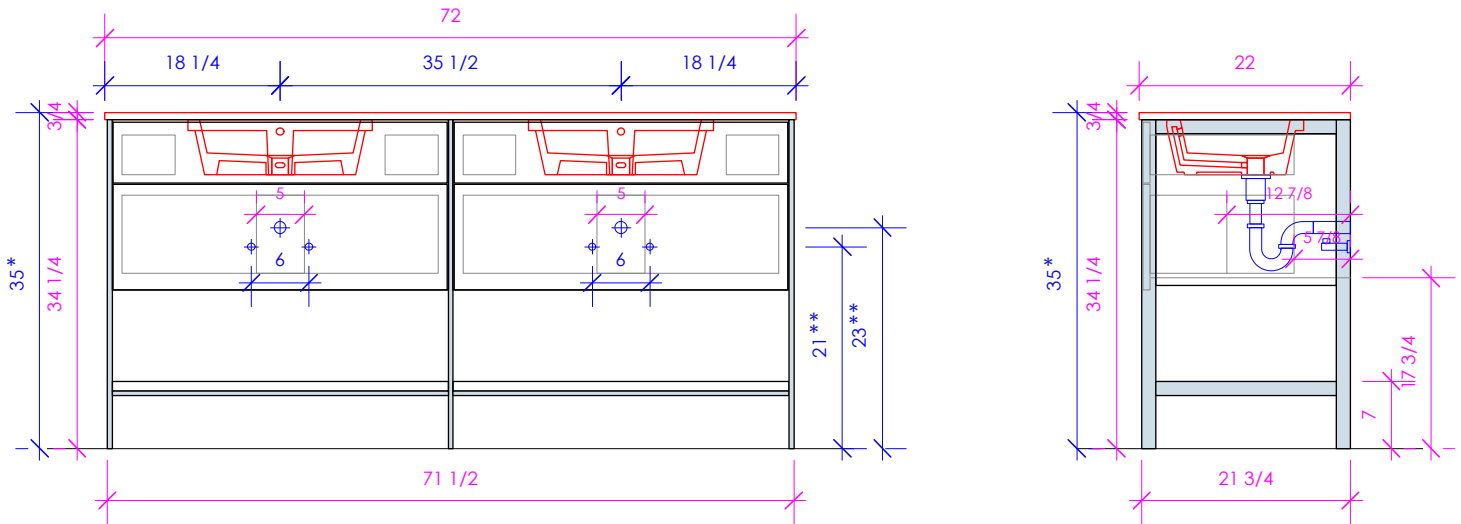

LACAVA

NAVI

NAV-UN-72

* Recommended installation height
** Recommended plumbing location

FEATURES:

- FLOOR STANDING VANITY
- FOUR DRAWERS WITH SELF-CLOSE GLIDES
- DRAWER BOXES STAINED TO REFLECT EXTERIOR FINISH
- DECORATIVE HARDWARE **K550** INCLUDED BUT NOT INSTALLED - CAN BE INSTALLED UPON REQUEST
- USED WITH **NAV-UN-72F** FRAME, **NAV-UN-72T** COUNTERTOP AND **5452UN** SINK (SOLD SEPARATELY)
- MOUNTING: FULL WOOD BACKING (SEE FURNITURE MANUAL)
- PROUDLY HANDMADE IN THE USA
- MANUFACTURED WITH LOW VOC FINISHES AND WOOD FROM RENEWABLE FORESTS