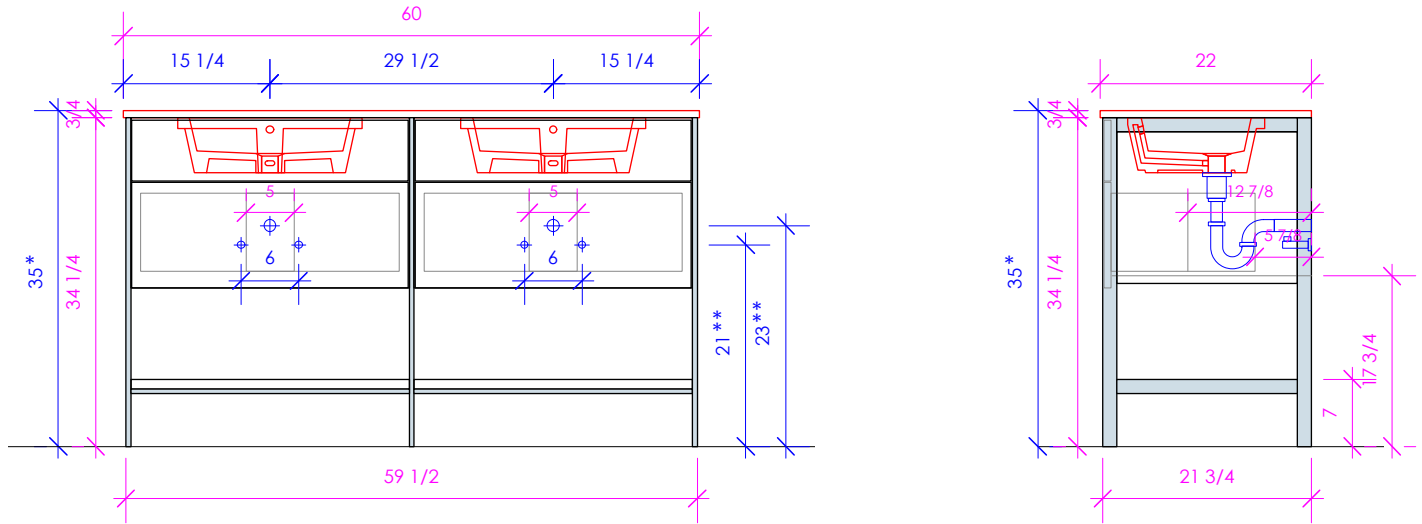

LACAVA

NAVI

NAV-UN-60

* Recommended installation height
** Recommended plumbing location

FEATURES:

- FLOOR STANDING VANITY
- TWO DRAWERS WITH SELF-CLOSE GLIDES
- DRAWER BOXES STAINED TO REFLECT EXTERIOR FINISH
- DECORATIVE HARDWARE **K550** INCLUDED BUT NOT INSTALLED - CAN BE INSTALLED UPON REQUEST
- USED WITH **NAV-UN-60F** FRAME, **NAV-UN-60T** COUNTERTOP AND **5452UN** SINK (SOLD SEPARATELY)
- MOUNTING: FULL WOOD BACKING
(SEE FURNITURE MANUAL)
- PROUDLY HANDMADE IN THE USA
- MANUFACTURED WITH LOW VOC FINISHES AND WOOD FROM RENEWABLE FORESTS