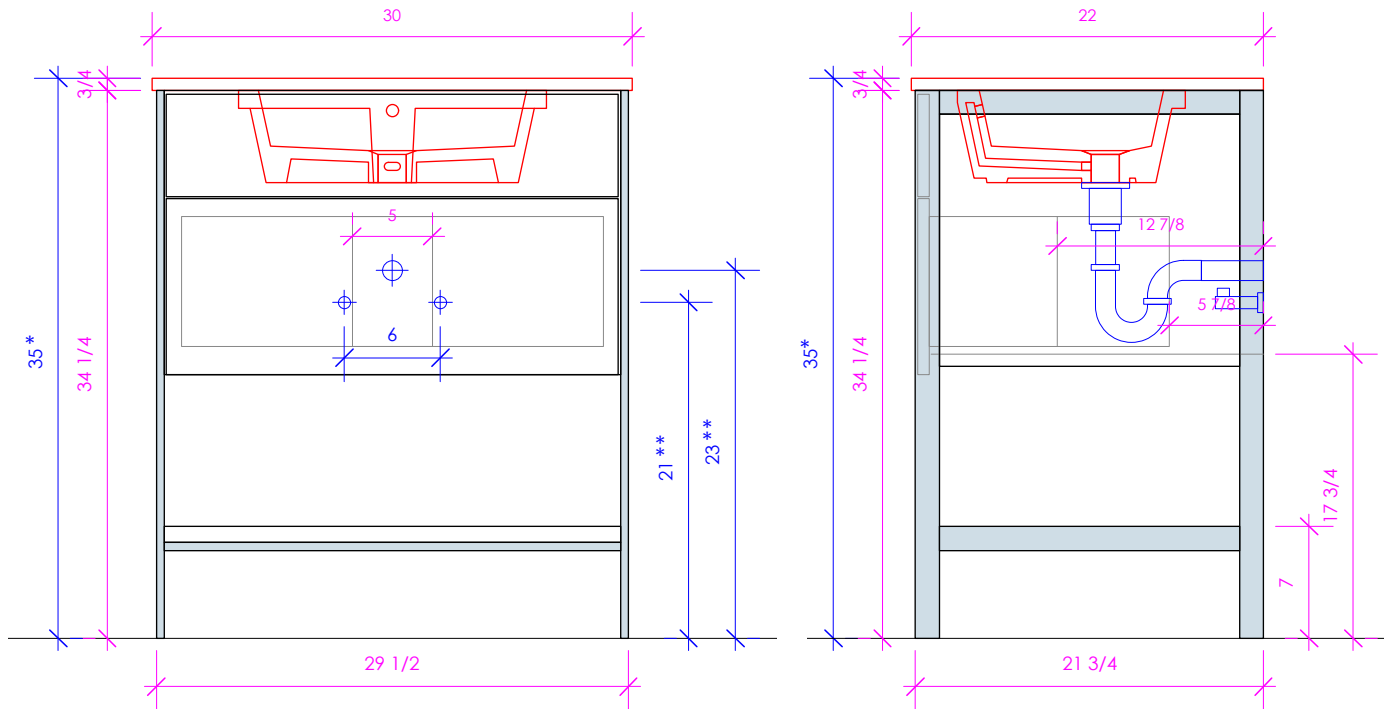

LACAVA

NAVI

NAV-UN-30

* Recommended installation height
** Recommended plumbing location

FEATURES:

- FLOOR STANDING VANITY
- ONE DRAWER WITH SELF-CLOSE GLIDES
- DRAWER BOXES STAINED TO REFLECT EXTERIOR FINISH
- DECORATIVE HARDWARE **K550** INCLUDED BUT NOT INSTALLED - CAN BE INSTALLED UPON REQUEST
- USED WITH **NAV-UN-30F** FRAME, **NAV-UN-30T** COUNTERTOP AND **5452UN** SINK (SOLD SEPARATELY)
- MOUNTING: FULL WOOD BACKING (SEE FURNITURE MANUAL)
- PROUDLY HANDMADE IN THE USA
- MANUFACTURED WITH LOW VOC FINISHES AND WOOD FROM RENEWABLE FORESTS

FINISHES:

WOOD:

STANDARD:

02 - NATURAL CHERRY
07 - NATURAL WALNUT
24 - CLASSIC WALNUT
20 - ASH GRAY
06 - WENGE
33 - AFRICAN MAHOGANY

PREMIUM:

22 - GRAY ZEBRA
31 - WHITE OAK
27 - RUSTIC
47 - SMOKY WALNUT

LUXURY:

37 - WEATHERED OAK
52 - SILVER OAK
50 - HORIZON BLUE

46 - DRIFTWOOD
NEWTERRA ONLY

08 - MATTE WHITE
35 - MATTE ARDESIA
54 - MATTE TAUPE
16 - MATTE BLACK
42 - MATTE OLIVE GREEN
39 - MATTE SAGE
28 - MATTE AZURE
29 - MATTE CLOUD
40 - MATTE ZEST

85 - GLOSS WHITE
88 - GLOSS ARDESIA
84 - GLOSS TAUPE
86 - GLOSS BLACK
42 - GLOSS OLIVE GREEN

08T1 - WHITE W/ TEXTURE
35T1 - ARDESIA W/ TEXTURE
54T1 - TAUPE W/ TEXTURE
16T1 - BLACK W/ TEXTURE
82T1 - OLIVE GREEN W/ TEXTURE

COUNTERTOP: NAV-UN-30T

STONE:

WH - BIANCO
LN - LINAC
SL - ATHENS

QUARTZ:

PR - PURO
AH - ASH

SOLID SURFACE:

M - SATIN WHITE
G - POLISHED WHITE
R - MARMO
V - LAVA
D - OBSIDIAN

CONCRETE:

SND - SAND
SLT - SLATE
TER - TERRACOTTA
CHL - CHARCOAL

METALS: NAV-UN-30F

METAL: FRAME

21 - BRUSHED STAINLESS STEEL
10 - POLISHED STAINLESS STEEL

44 - MATTE BLACK
MW - MATTE WHITE
BPW - BRASS POWDER COAT

LACAVA reserves the right to revise any dimension or information on this sheet without notice. Dimensions are nominal and may vary within an industry accepted tolerance of 1/4". Cabinets with 'vanity top' sinks are made to the matching sink and dimensions may vary. LACAVA is not responsible for any cutouts, countertops, or furniture made without the actual product or template. Differences in color, grain, appearance, and texture are inherent in all natural woodwork and should be expected. Variances in these qualities are not deemed manufacturing defects and will not be accepted as valid reasons for return or exchanges. Plumbing specifications are only a guideline and may need alteration based on application.

6630 WEST WRIGHTWOOD
CHICAGO, IL 60707

PH: 773-637-9600
FAX: 773-637-9601

LACAVA.COM
INFO@LACAVA.COM