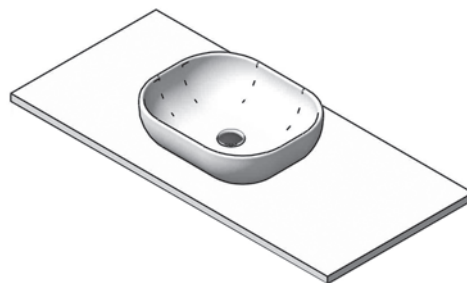

Navi Countertop Item #N334T/N334LT/N334RT

Features:

- N334T - Countertop for vanities N334 or N434 - with sink in the center
- N334LT - Countertop for vanities N334L or N434L - with sink on the left
- N334RT - Countertop for vanities N334R or N434R - with sink on the right
- Sink cut-outs provided to fit the selected sink
- Faucet holes centered behind the sink unless specified in another location

Faucet Hole Options:

- 00 - None
- 01 - One - centered behind the lavatory
- 02 - Two, center and right - centered behind the sink
- 03 - Three in 8" spread - centered behind the sink

Finish Options:

STONE

- WH -Bianco
- LN - Linac
- SL - Athens
- BN - Storm

QUARTZ

- PR - Puro
- FS - Fossil
- AH - Ash
- CA - Crema

SOLID SURFACE

- G - Gloss White
- M - Matte White

Notes:

Drawings provided herein are meant to give the user an idea of the product and are not made to scale. The size in inches is rounded up to the nearest 1/16". Slight variances can often occur with porcelain and woodwork. Therefore, LACAVA will not be held responsible for any cutouts, countertops, or furniture made without the actual product or template from LACAVA. Differences in color, grain, appearance and texture are inherent in all natural woodwork, and should be expected. Variances in these qualities are not deemed manufacturing defects, and will not be accepted as valid reasons to return or exchange any LACAVA woodwork. Plumbing specifications are only a guideline and may need to be altered based on the application.