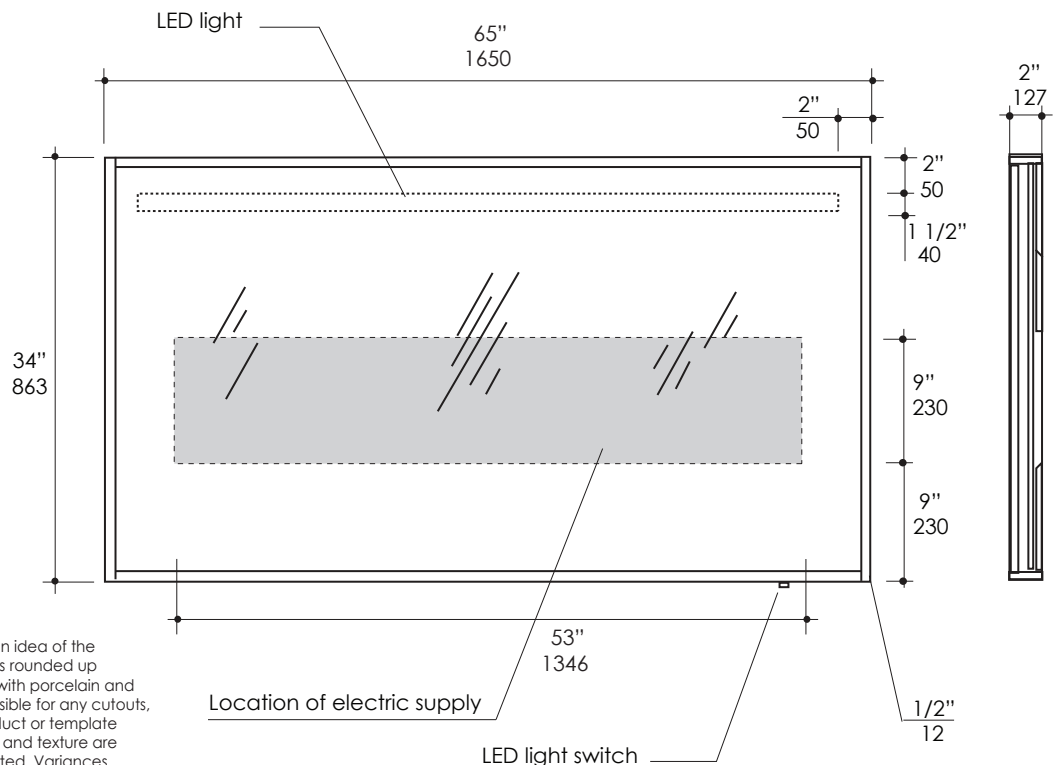

Product Specifications:

Notes:

Drawings provided herein are meant to give the user an idea of the product and are not made to scale. The size in inches is rounded up to the nearest 1/16". Slight variances can often occur with porcelain and woodwork. Therefore, LACAVA will not be held responsible for any cutouts, countertops, or furniture made without the actual product or template from LACAVA. Differences in color, grain, appearance and texture are inherent in all natural woodwork, and should be expected. Variances in these qualities are not deemed manufacturing defects, and will not be accepted as valid reasons to return or exchange any LACAVA woodwork. Plumbing specifications are only a guideline and may need to be altered based on the application.

Product specifications are not binding to the manufacturer and can be changed without notice at any time. Please refer to your shipment for product final sizes.

LACAVA is committed to the highest level of customer service. Please feel free to contact us at 773-637-9600 or by email at info@lacava.com for technical assistance or any general inquiries.

Rev. 6-4-2018