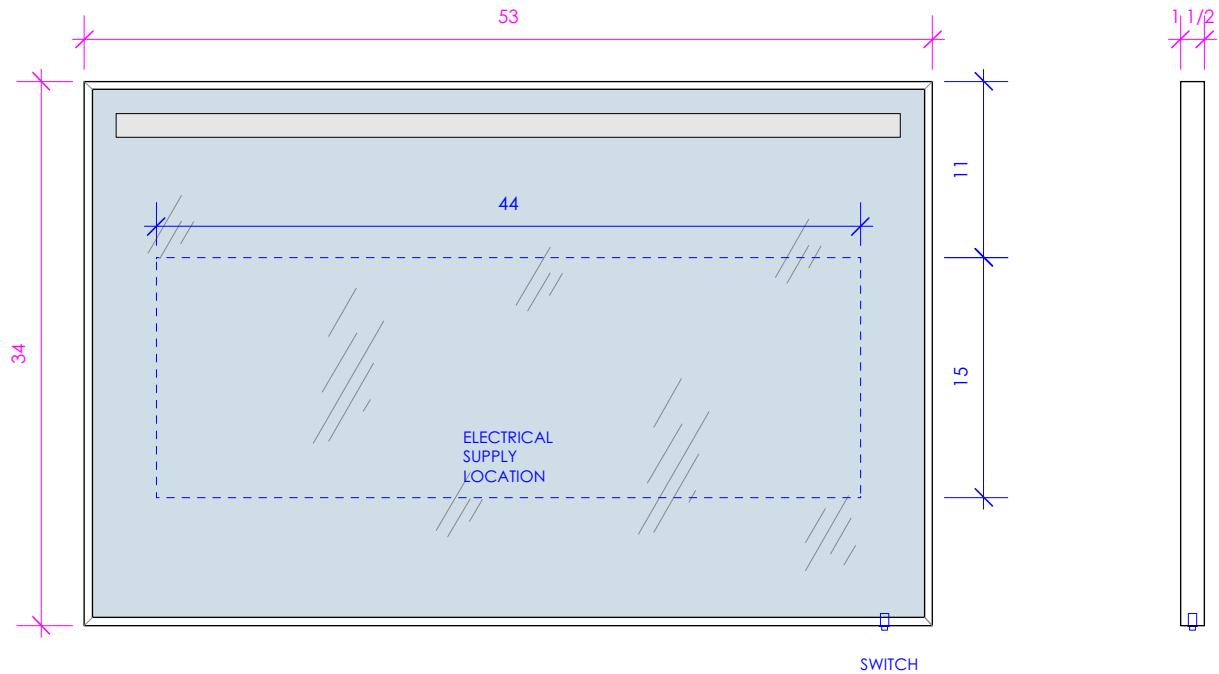

LACAVA

MIRROR

M08-53

FEATURES:

- WALL HUNG MIRROR
- LED ACCENT LIGHTING STRIP WITH SWITCH
- ACCENT STRIP DOES NOT SUBSTITUTE FOR TASK LIGHTING
- LEDS CAN BE USED WITH RECESSED PLUG-IN OUTLET
- MOUNTING: FRENCH CLEAT (INCLUDED)
(SEE FURNITURE MANUAL)
- PROUDLY HANDMADE IN THE USA
- MANUFACTURED WITH LOW VOC FINISHES AND WOOD FROM RENEWABLE FORESTS