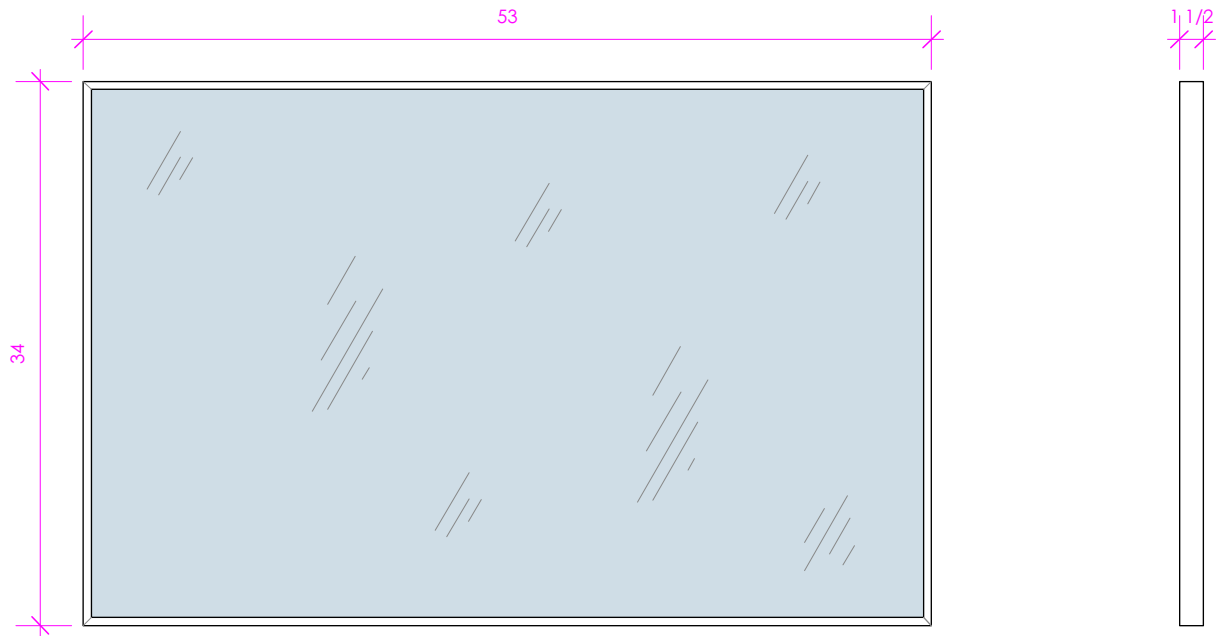

LACAVA

MIRROR

M07-53

FEATURES:

- WALL HUNG MIRROR
- MOUNTING: FRENCH CLEAT (INCLUDED)
(SEE FURNITURE MANUAL)
- PROUDLY HANDMADE IN THE USA
- MANUFACTURED WITH LOW VOC FINISHES
AND WOOD FROM RENEWABLE FORESTS

08T1 - WHITE W/ TEXTURE
35T1 - ARDESIA W/ TEXTURE
54T1 - TAUPE W/ TEXTURE
16T1 - BLACK W/ TEXTURE

COUNTERTOP:

STONE:

WH - BIANCO
LN - LINAC
SL - ATHENS

QUARTZ:

PR - PURO
AH - ASH

SOLID SURFACE:

M - SATIN WHITE
G - POLISHED WHITE
R - MARMO
V - LAVA
D - OBSIDIAN