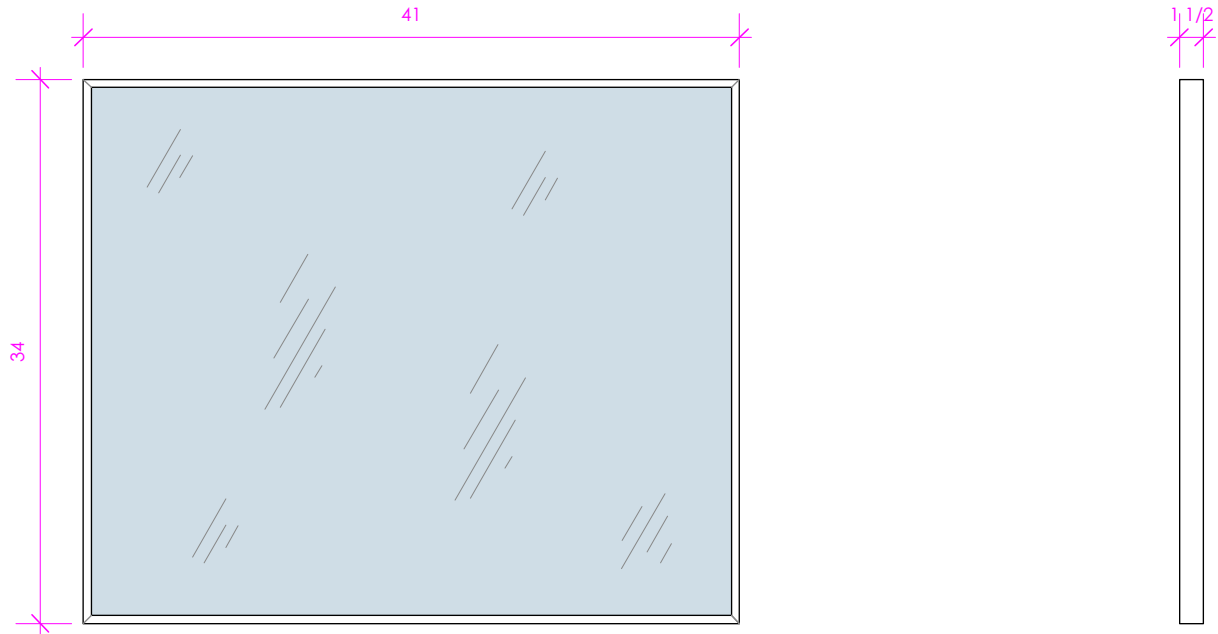

LACAVA

MIRROR

M07-41

FEATURES:

- WALL HUNG MIRROR
- PROUDLY HANDMADE IN THE USA
- MANUFACTURED WITH LOW VOC FINISHES AND WOOD FROM RENEWABLE FORESTS

FINISHES:

WOOD:

STANDARD: