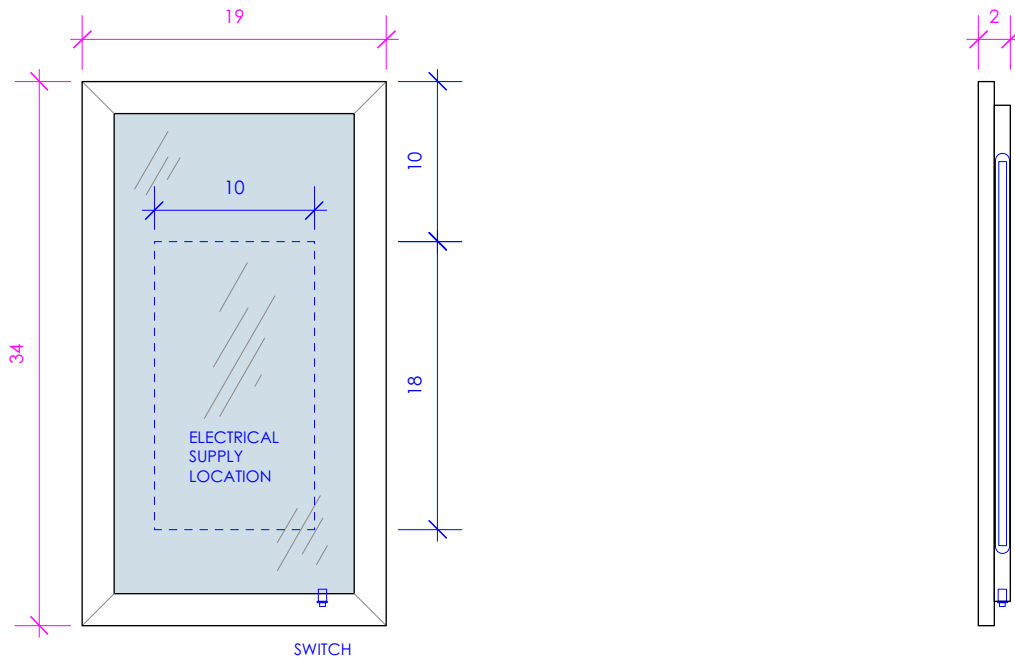

LACAVA

MIRROR

M04-19

FEATURES:

- WALL HUNG MIRROR
- FRAMED MIRROR
- LED LIGHTING ON SIDES WITH SWITCH
- LEDS CAN BE USED WITH RECESSED PLUG-IN OUTLET OR HARDWIRED
- MOUNTING: FRENCH CLEAT (INCLUDED)
(SEE FURNITURE MANUAL)
- PROUDLY HANDMADE IN THE USA
- MANUFACTURED WITH LOW VOC FINISHES AND WOOD FROM RENEWABLE FORESTS