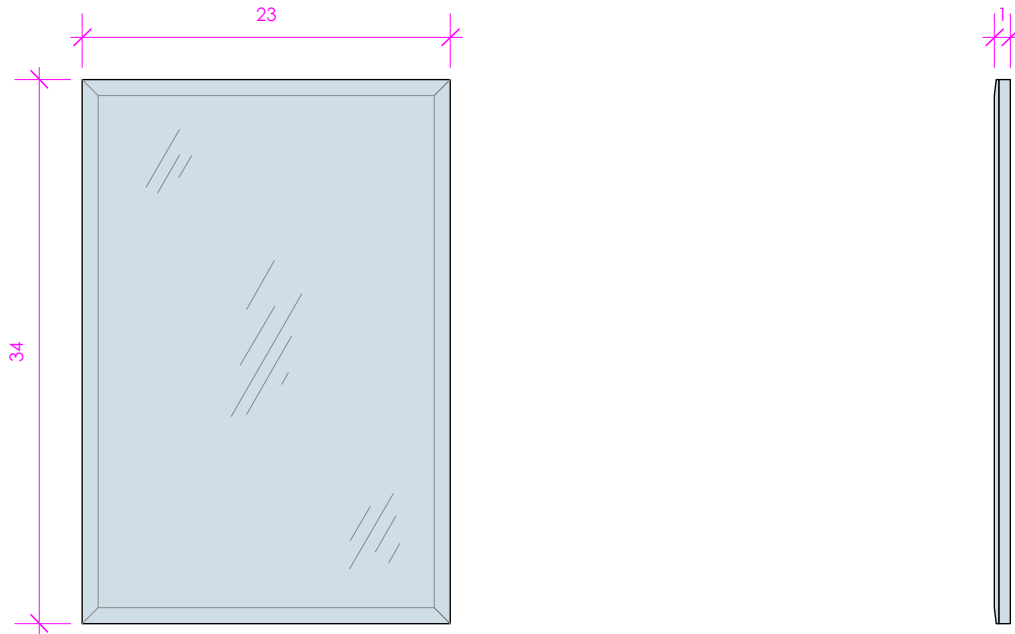

LACAVA

MIRROR

M01-23

FEATURES:

- WALL HUNG MIRROR
- BEVELLED MIRROR
- POLISHED CHROME EDGES
- MOUNTING: FRENCH CLEAT (INCLUDED)
(SEE FURNITURE MANUAL)
- PROUDLY HANDMADE IN THE USA
- MANUFACTURED WITH LOW VOC FINISHES
AND WOOD FROM RENEWABLE FORESTS

LACAVA reserves the right to revise any dimension or information on this sheet without notice. Dimensions are nominal and may vary within an industry accepted tolerance of 1/4". Cabinets with 'vanity top' sinks are made to the matching sink and dimensions may vary. LACAVA is not responsible for any cutouts, countertops, or furniture made without the actual product or template. Differences in color, grain, appearance, and texture are inherent in all natural woodwork and should be expected. Variances in these qualities are not deemed manufacturing defects and will not be accepted as valid reasons for return or exchanges. Plumbing specifications are only a guideline and may need alteration based on application.