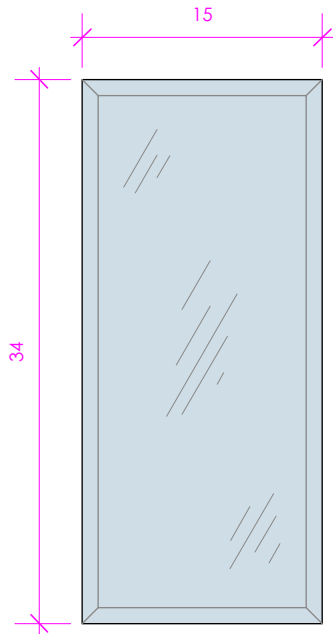

LACAVA

MIRROR

M01-15

FEATURES:

- WALL HUNG MIRROR
- BEVELLED MIRROR
- POLISHED CHROME EDGES
- PROUDLY HANDMADE IN THE USA
- MANUFACTURED WITH LOW VOC FINISHES AND WOOD FROM RENEWABLE FORESTS

FINISHES:

WOOD: