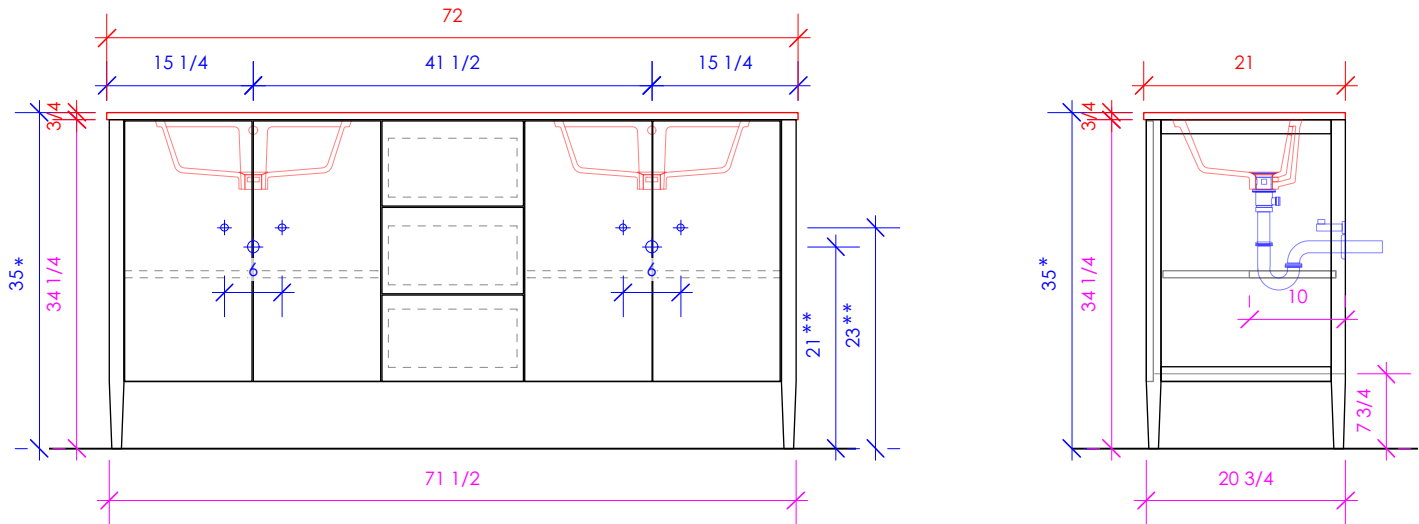

## LUNAROSSA

LRS-F-72

\* Recommended installation height  
\*\* Recommended plumbing location