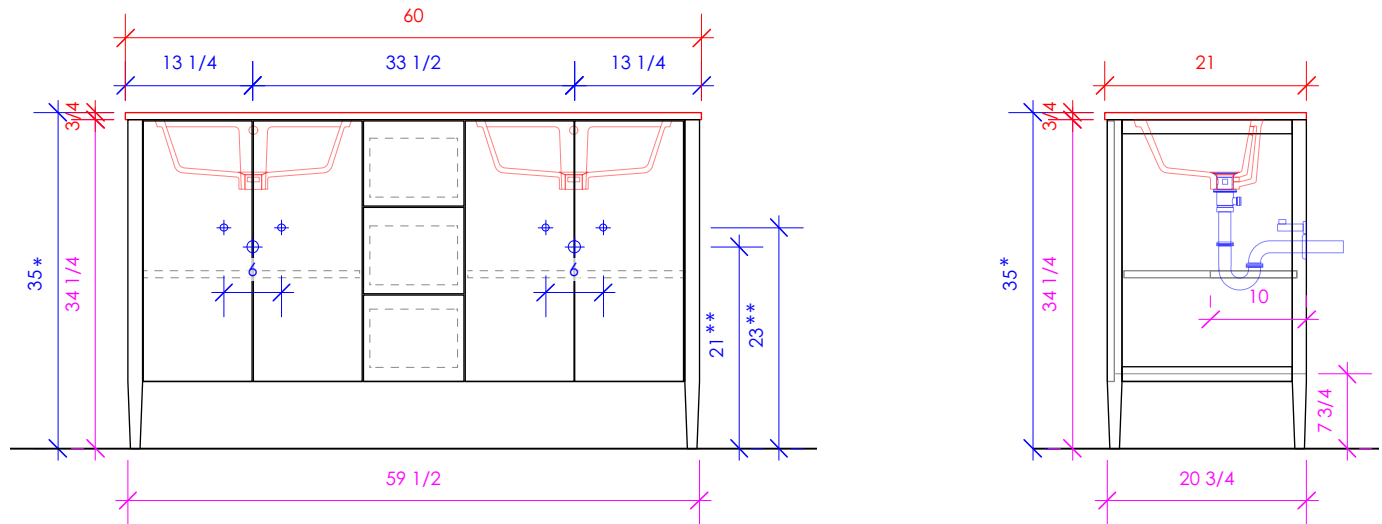

## LUNAROSSA

LRS-F-60A

\* Recommended installation height  
\*\* Recommended plumbing location

### FEATURES:

- FLOOR STANDING VANITY
- FOUR DOORS WITH SOFT-CLOSE HINGES
- ADJUSTABLE SHELVES INSIDE
- THREE DRAWERS WITH SELF-CLOSE GLIDES
- DRAWER BOXES STAINED TO REFLECT EXTERIOR FINISH
- SOLID WOOD LEGS
- DECORATIVE HARDWARE **K550** INCLUDED BUT NOT INSTALLED - CAN BE INSTALLED UPON REQUEST
- USED WITH **LRS-60T** COUNTERTOP AND **5062UN** SINKS (SOLD SEPARATELY)
- MOUNTING: WOOD SPANS ACROSS THE BACK (SEE FURNITURE MANUAL)
- PROUDLY HANDMADE IN THE USA
- MANUFACTURED WITH LOW VOC FINISHES AND WOOD FROM RENEWABLE FORESTS