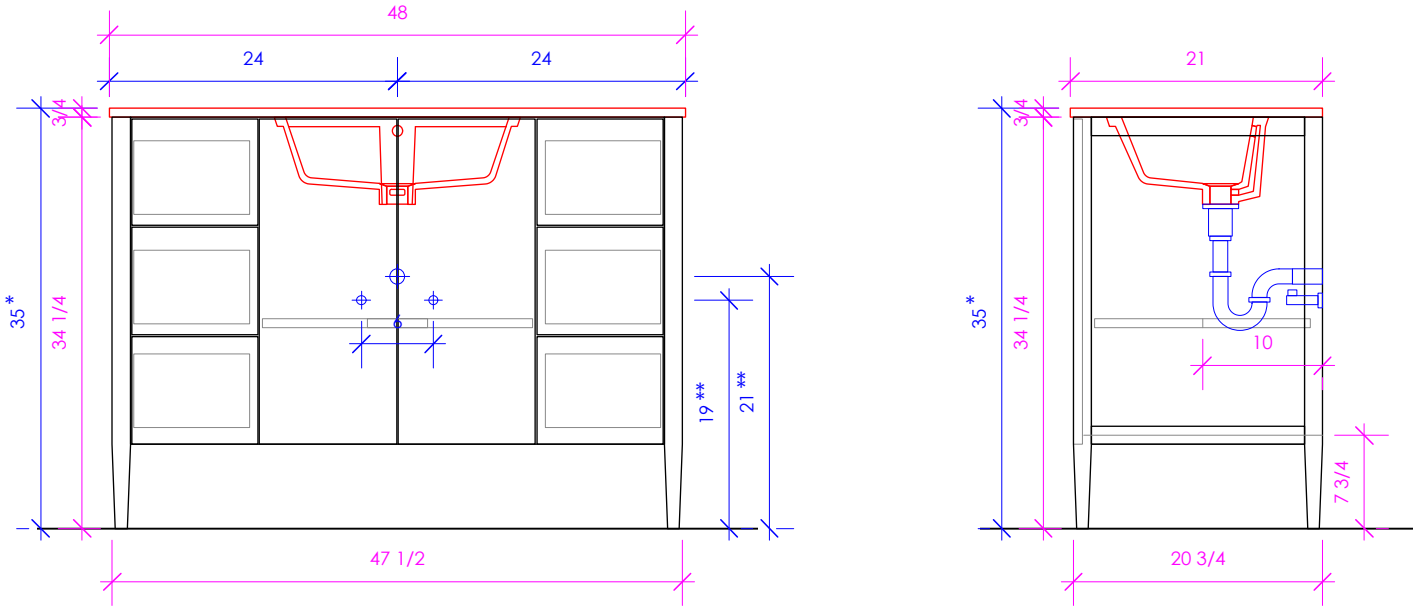

LACAVA

LUNAROSSA

LRS-F-48

* Recommended installation height
** Recommended plumbing location

FEATURES:

- FLOOR STANDING VANITY
- TWO DOORS WITH SOFT-CLOSE HINGES
- ADJUSTABLE SHELF INSIDE
- SIX DRAWERS WITH SELF-CLOSE GLIDES
- DRAWER BOXES STAINED TO REFLECT EXTERIOR FINISH
- SOLID WOOD LEGS
- DECORATIVE HARDWARE **K550** INCLUDED BUT NOT INSTALLED - CAN BE INSTALLED UPON REQUEST
- USED WITH **LRS-48T** COUNTERTOP AND **5062UN** SINK (SOLD SEPARATELY)
- MOUNTING: WOOD SPANS ACROSS THE BACK (SEE FURNITURE MANUAL)
- PROUDLY HANDMADE IN THE USA
- MANUFACTURED WITH LOW VOC FINISHES AND WOOD FROM RENEWABLE FORESTS

FINISHES:

WOOD:

STANDARD:

02 - NATURAL CHERRY
07 - NATURAL WALNUT
24 - CLASSIC WALNUT
20 - ASH GRAY
06 - WENGE
33 - AFRICAN MAHOGANY

PREMIUM:

22 - GRAY ZEBRA
31 - WHITE OAK
27 - RUSTIC
47 - SMOKY WALNUT

LUXURY:

37 - WEATHERED OAK
52 - SILVER OAK
50 - HORIZON BLUE

46 - DRIFTWOOD
(NEW TERRA ONLY)

85 - GLOSS WHITE
88 - GLOSS ARDESIA
84 - GLOSS TAUPE
86 - GLOSS BLACK
82 - GLOSS OLIVE GREEN

08T1 - WHITE W/ TEXTURE
35T1 - ARDESIA W/ TEXTURE
54T1 - TAUPE W/ TEXTURE
16T1 - BLACK W/ TEXTURE
42T1 - OLIVE GREEN W/TEXTURE

COUNTERTOP: **LRS-48T**

STONE:

WH - BIANCO
LN - LINAC
SL - ATHENS

QUARTZ:

PR - PURO
AH - ASH

SOLID SURFACE:

M - SATIN WHITE
G - POLISHED WHITE
R - MARMO
V - LAVA
D - OBSIDIAN

CONCRETE:

SND - SAND
SLT - SLATE
TER - TERRACOTTA
CHL - CHARCOAL

METALS:

METAL:

21 - BRUSHED STAINLESS STEEL
10 - POLISHED STAINLESS STEEL
44 - MATTE BLACK
MW - MATTE WHITE
BPW - BRASS POWDER COAT

LACAVA reserves the right to revise any dimension or information on this sheet without notice. Dimensions are nominal and may vary within an industry accepted tolerance of 1/4". Cabinets with 'vanity top' sinks are made to the matching sink and dimensions may vary. LACAVA is not responsible for any cutouts, countertops, or furniture made without the actual product or template. Differences in color, grain, appearance, and texture are inherent in all natural woodwork and should be expected. Variances in these qualities are not deemed manufacturing defects and will not be accepted as valid reasons for return or exchanges. Plumbing specifications are only a guideline and may need alteration based on application.

6630 WEST WRIGHTWOOD
CHICAGO, IL 60707

PH: 773-637-9600
FAX: 773-637-9601

LACAVA.COM
INFO@LACAVA.COM