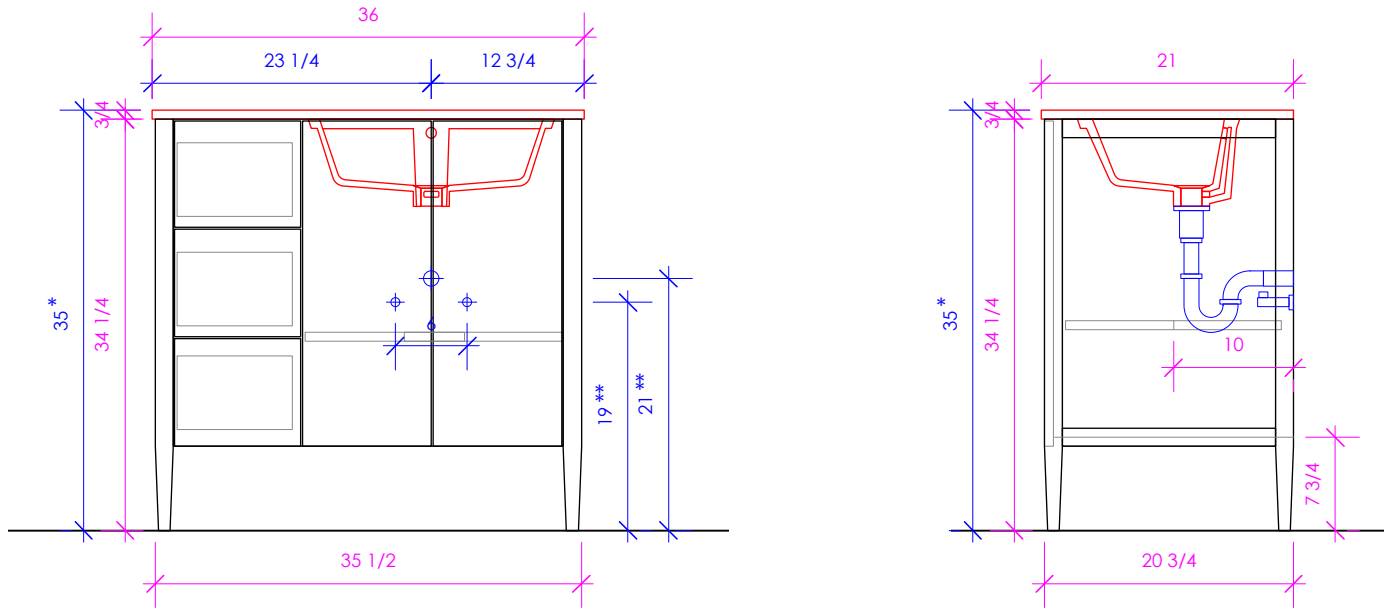

LACAVA

LUNAROSSA

LRS-F-36R

* Recommended installation height
** Recommended plumbing location

FEATURES:

- FLOOR STANDING VANITY
- TWO DOORS WITH SOFT-CLOSE HINGES
- ADJUSTABLE SHELF INSIDE
- THREE DRAWERS WITH SELF-CLOSE GLIDES
- DRAWER BOXES STAINED TO REFLECT EXTERIOR FINISH
- SOLID WOOD LEGS
- DECORATIVE HARDWARE **K550** INCLUDED BUT NOT INSTALLED - CAN BE INSTALLED UPON REQUEST
- USED WITH **LRS-36RT** COUNTERTOP AND **5062UN** SINK (SOLD SEPARATELY)
- MOUNTING: WOOD SPANS ACROSS THE BACK
  (SEE FURNITURE MANUAL)
- PROUDLY HANDMADE IN THE USA
- MANUFACTURED WITH LOW VOC FINISHES AND WOOD FROM RENEWABLE FORESTS

FINISHES:

WOOD:

STANDARD:

02 - NATURAL CHERRY
07 - NATURAL WALNUT
24 - CLASSIC WALNUT
20 - ASH GRAY
06 - WENGE
33 - AFRICAN MAHOGANY

PREMIUM:

22 - GRAY ZEBRA
31 - WHITE OAK
27 - RUSTIC
47 - SMOKY WALNUT

LUXURY:

37 - WEATHERED OAK
52 - SILVER OAK
50 - HORIZON BLUE

46 - DRIFTWOOD
NEWYORK ONLY

85 - GLOSS WHITE
88 - GLOSS ARDESIA
84 - GLOSS TAUPE
86 - GLOSS BLACK
82 - GLOSS OLIVE GREEN

08T1 - WHITE W/ TEXTURE
35T1 - ARDESIA W/ TEXTURE
54T1 - TAUPE W/ TEXTURE
16T1 - BLACK W/ TEXTURE
82T1 - OLIVE GREEN W/TEXTURE

COUNTERTOP: **LRS-36RT**

STONE:

WH - BIANCO
LN - LINAC
SL - ATHENS

QUARTZ:

PR - PURO
AH - ASH

SOLID SURFACE:

M - SATIN WHITE
G - POLISHED WHITE
R - MARMO
V - LAVA
D - OBSIDIAN

CONCRETE:

SND - SAND
SLT - SLATE
PER - TERRACOTTA
CHL - CHARCOAL

METALS:

METAL:

21 - BRUSHED STAINLESS STEEL
10 - POLISHED STAINLESS STEEL
44 - MATTE BLACK
MW - MATTE WHITE
BPW - BRASS POWDER COAT

LACAVA reserves the right to revise any dimension or information on this sheet without notice. Dimensions are nominal and may vary within an industry accepted tolerance of 1/4". Cabinets with 'vanity top' sinks are made to the matching sink and dimensions may vary. LACAVA is not responsible for any cutouts, countertops, or furniture made without the actual product or template. Differences in color, grain, appearance, and texture are inherent in all natural woodwork and should be expected. Variances in these qualities are not deemed manufacturing defects and will not be accepted as valid reasons for return or exchanges. Plumbing specifications are only a guideline and may need alteration based on application.

6630 WEST WRIGHTWOOD
CHICAGO, IL 60707

PH: 773-637-9600
FAX: 773-637-9601

LACAVA.COM
INFO@LACAVA.COM