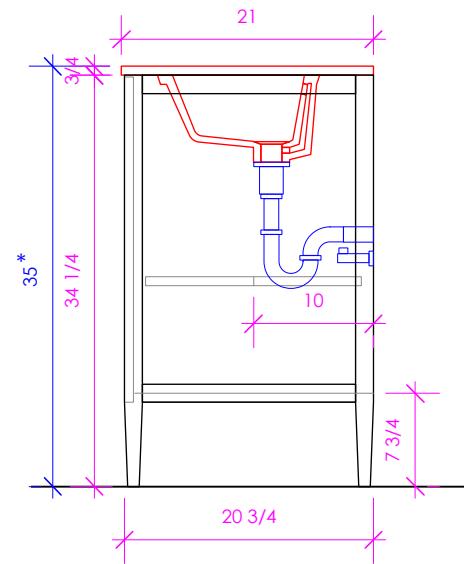

## LUNAROSSA

LRS-F-36L

\* Recommended installation height  
\*\* Recommended plumbing location