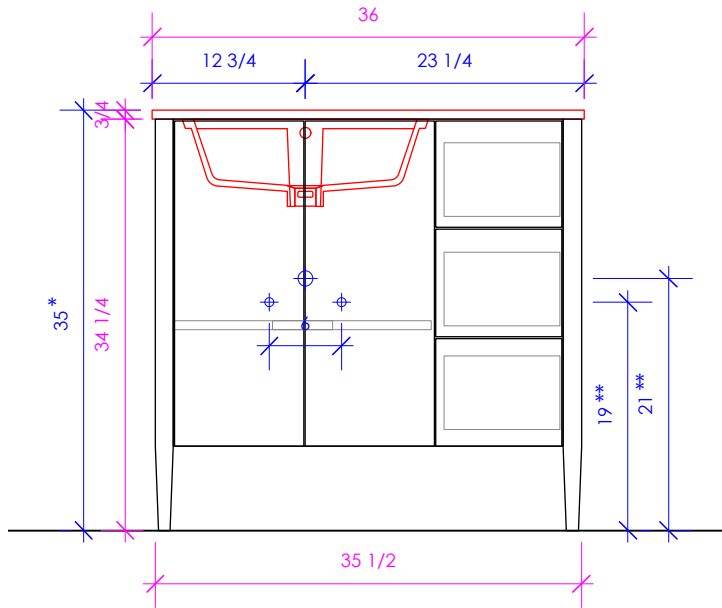

## LUNAROSSA

LRS-F-36L

\* Recommended installation height  
\*\* Recommended plumbing location