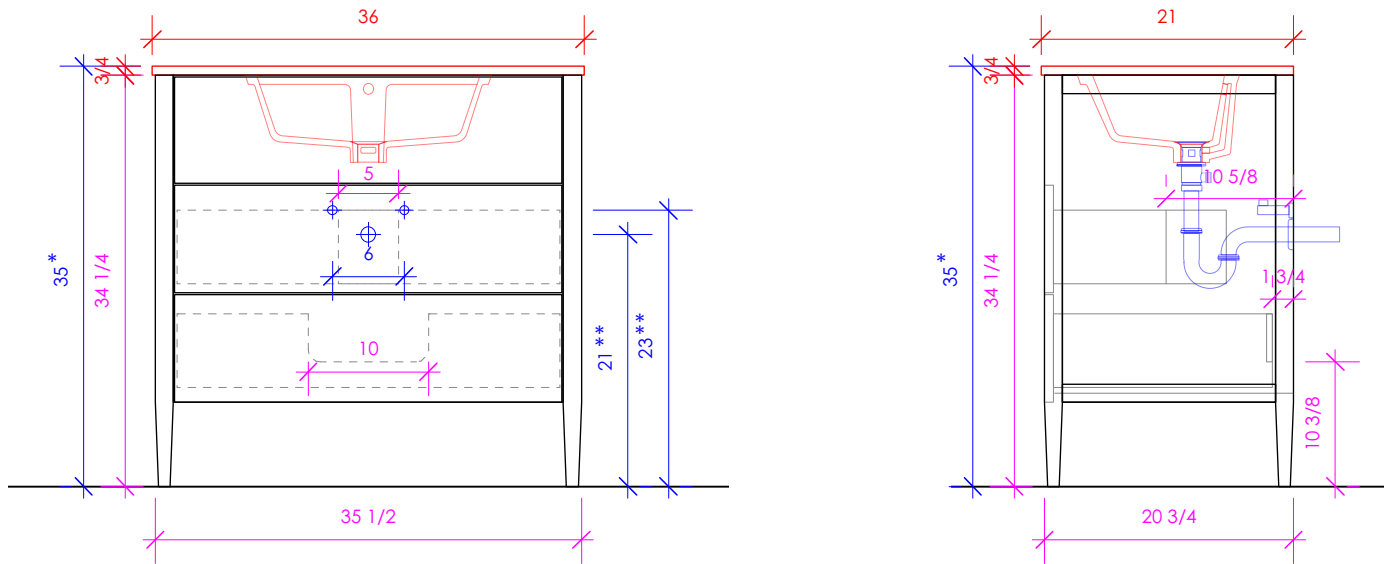

## LUNAROSSA

LRS-F-36B

\* Recommended installation height  
\*\* Recommended plumbing location