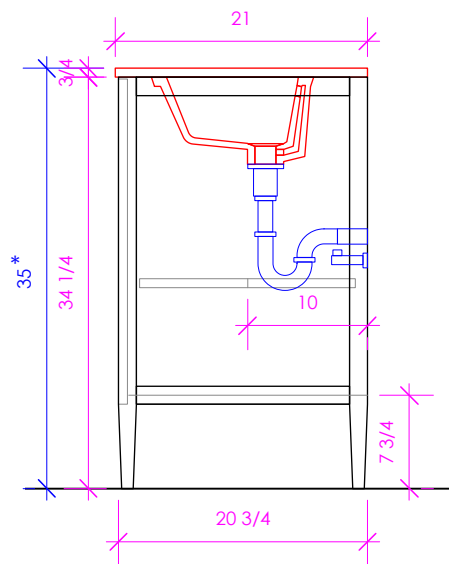

LACAVA

LUNAROSSA

LRS-F-36A

* Recommended installation height
** Recommended plumbing location

FEATURES:

- FLOOR STANDING VANITY
- TWO DOORS WITH SOFT-CLOSE HINGES
- ADJUSTABLE SHELF INSIDE
- SOLID WOOD LEGS
- DECORATIVE HARDWARE **K550** INCLUDED BUT NOT INSTALLED - CAN BE INSTALLED UPON REQUEST
- USED WITH **LRS-36T** COUNTERTOP AND **5062UN** SINK (SOLD SEPARATELY)
- MOUNTING: WOOD SPANS ACROSS THE BACK
(SEE FURNITURE MANUAL)
- PROUDLY HANDMADE IN THE USA
- MANUFACTURED WITH LOW VOC FINISHES AND WOOD FROM RENEWABLE FORESTS