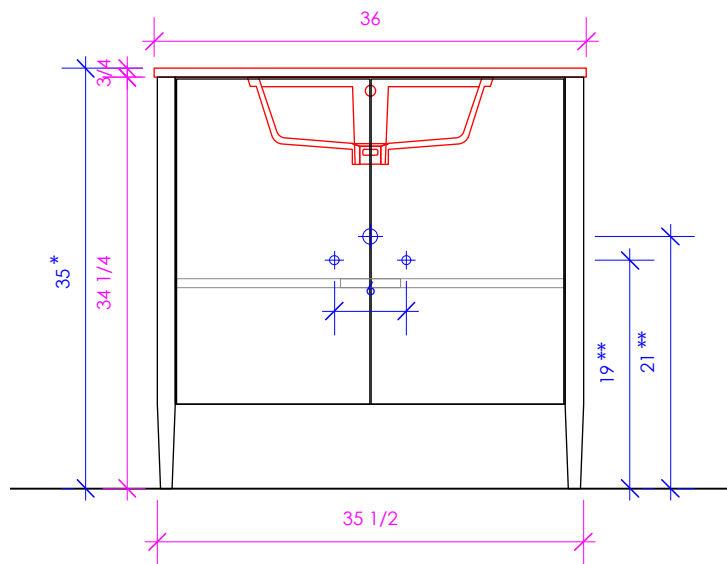

LACAVA

LUNAROSSA

LRS-F-36A

* Recommended installation height
** Recommended plumbing location

FEATURES:

- FLOOR STANDING VANITY
- TWO DOORS WITH SOFT-CLOSE HINGES
- ADJUSTABLE SHELF INSIDE
- SOLID WOOD LEGS
- DECORATIVE HARDWARE **K550** INCLUDED BUT NOT INSTALLED - CAN BE INSTALLED UPON REQUEST
- USED WITH **LRS-36T** COUNTERTOP AND **5062UN** SINK (SOLD SEPARATELY)
- MOUNTING: WOOD SPANS ACROSS THE BACK
(SEE FURNITURE MANUAL)
- PROUDLY HANDMADE IN THE USA
- MANUFACTURED WITH LOW VOC FINISHES AND WOOD FROM RENEWABLE FORESTS