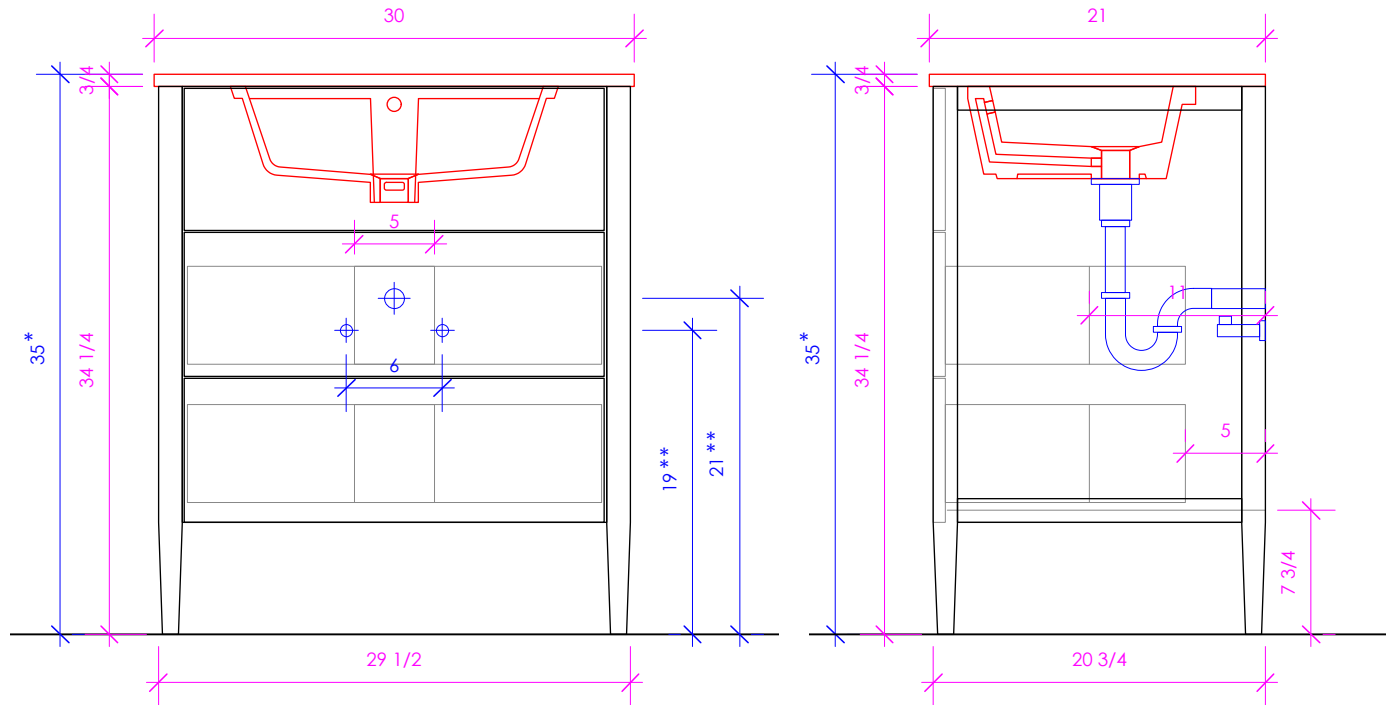

## LUNAROSSA

LRS-F-30B

\* Recommended installation height  
\*\* Recommended plumbing location