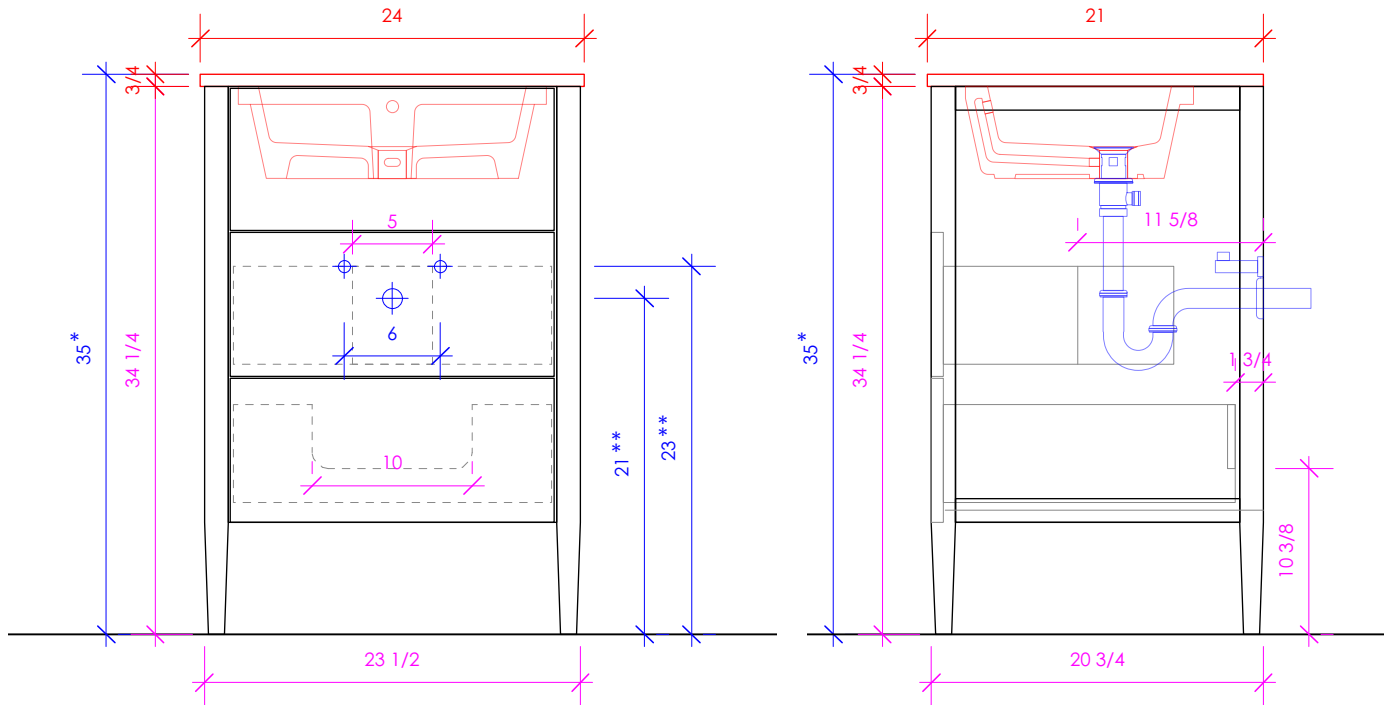

LACAVA

LUNAROSSA

LRS-F-24B

* Recommended installation height
** Recommended plumbing location

FEATURES:

- FLOOR STANDING VANITY
- TWO DRAWERS WITH SELF-CLOSE GLIDES
- DRAWER BOXES STAINED TO REFLECT EXTERIOR FINISH
- SOLID WOOD LEGS
- DECORATIVE HARDWARE **K550** INCLUDED BUT NOT INSTALLED - CAN BE INSTALLED UPON REQUEST
- USED WITH **LRS-24T** COUNTERTOP AND **5452UN** SINK (SOLD SEPARATELY)
- MOUNTING: WOOD SPANS ACROSS THE BACK (SEE FURNITURE MANUAL)
- PROUDLY HANDMADE IN THE USA
- MANUFACTURED WITH LOW VOC FINISHES AND WOOD FROM RENEWABLE FORESTS