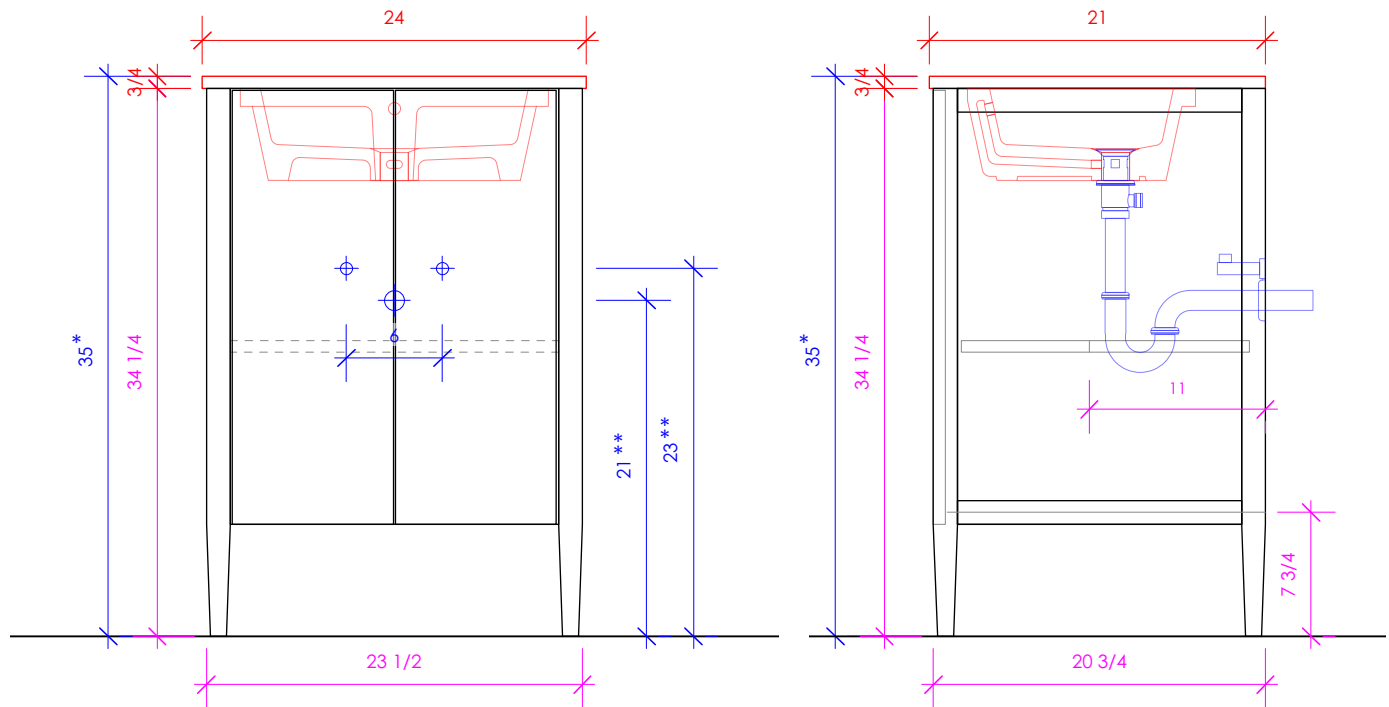

## LUNAROSSA

LRS-F-24A

\* Recommended installation height  
\*\* Recommended plumbing location