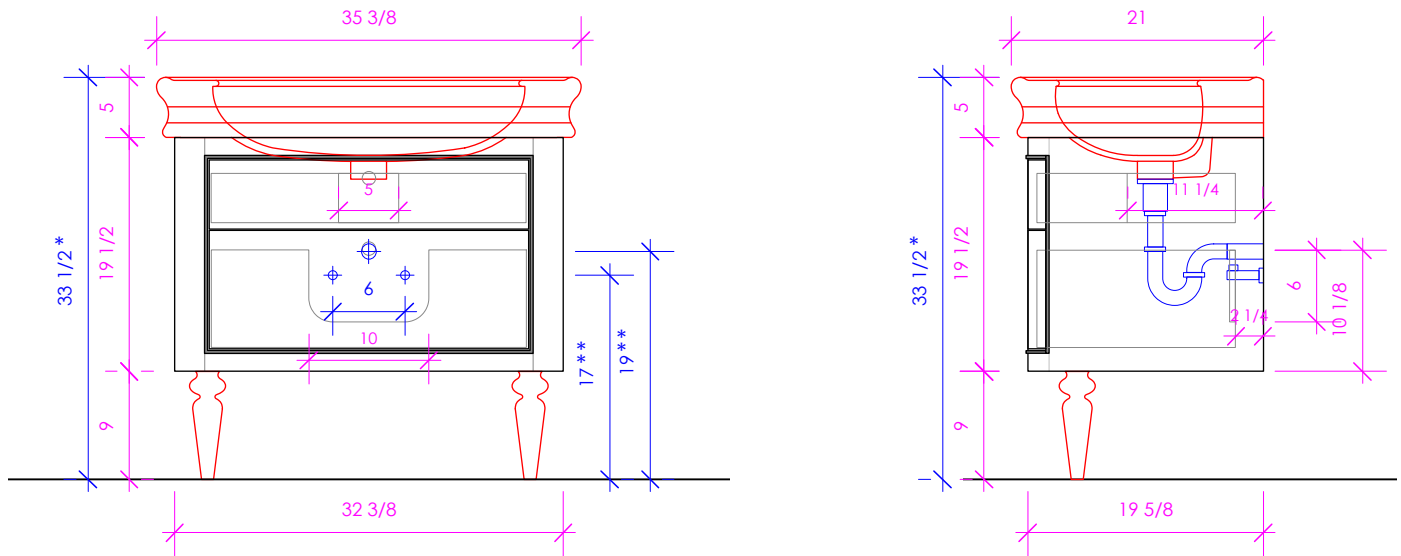

## LIRICO

LIR-W-36

\* Recommended installation height  
\*\* Recommended plumbing location