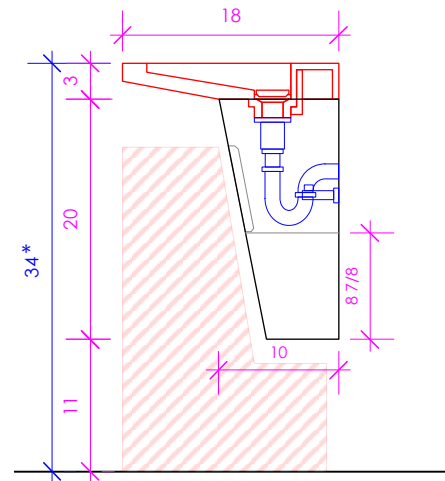

LACAVA

LIBERA

LIB-W-34

* Recommended installation height
** Recommended plumbing location

FEATURES:

- WALL MOUNT VANITY
- CAN BE ADA COMPLIANT WHEN INSTALLED CORRECTLY
- ONE FLIP DOWN DOOR
- DECORATIVE HARDWARE **K503** INCLUDED BUT NOT INSTALLED - CAN BE INSTALLED UPON REQUEST
- ONE CUBBY WITH LED
- USED WITH **5301/5301S** SINK (SOLD SEPARATELY)
- MOUNTING: FULL WOOD BACKING
  (SEE FURNITURE MANUAL)
- PROUDLY HANDMADE IN THE USA
- MANUFACTURED WITH LOW VOC FINISHES AND WOOD FROM RENEWABLE FORESTS

FINISHES:

WOOD:

STANDARD:

02 - NATURAL CHERRY
07 - NATURAL WALNUT
24 - CLASSIC WALNUT
20 - ASH GRAY
06 - WENGE
33 - AFRICAN MAHOGANY

PREMIUM:

22 - GRAY ZEBRA
31 - WHITE OAK
27 - RUSTIC
47 - SMOKY WALNUT

LUXURY:

37 - WEATHERED OAK
52 - SILVER OAK
50 - HORIZON BLUE

46 - DRIFTWOOD
NEW TERRA ONLY

85 - GLOSS WHITE
88 - GLOSS ARDESIA
84 - GLOSS TAUPE
86 - GLOSS BLACK
82 - GLOSS OLIVE GREEN

08T1 - WHITE W/ TEXTURE
35T1 - ARDESIA W/ TEXTURE
54T1 - TAUPE W/ TEXTURE
16T1 - BLACK W/ TEXTURE
42T1 - OLIVE GREEN W/TEXTURE

COUNTERTOP:

STONE:

WH - BIANCO
LN - LINAC
SL - ATHENS

QUARTZ:

FR - FURO
AH - ASH

SOLID SURFACE:

M - SATIN WHITE
G - POLISHED WHITE
R - MARMO
V - LAVA
D - OBSIDIAN

CONCRETE:

SND - SAND
SLT - SLATE
TER - TERRACOTTA
GHL - CHARCOAL

METALS:

METAL:

21 - BRUSHED STAINLESS STEEL
10 - POLISHED STAINLESS STEEL
44 - MATTE BLACK
MW - MATTE WHITE
BPW - BRASS POWDER COAT

LACAVA reserves the right to revise any dimension or information on this sheet without notice. Dimensions are nominal and may vary within an industry accepted tolerance of 1/4". Cabinets with 'vanity top' sinks are made to the matching sink and dimensions may vary. LACAVA is not responsible for any cutouts, countertops, or furniture made without the actual product or template. Differences in color, grain, appearance, and texture are inherent in all natural woodwork and should be expected. Variances in these qualities are not deemed manufacturing defects and will not be accepted as valid reasons for return or exchanges. Plumbing specifications are only a guideline and may need alteration based on application.

6630 WEST WRIGHTWOOD
CHICAGO, IL 60707

PH: 773-637-9600
FAX: 773-637-9601

LACAVA.COM
INFO@LACAVA.COM