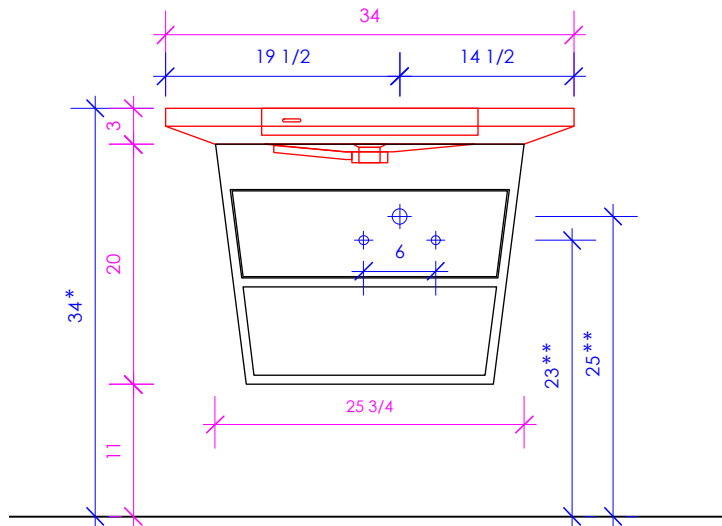

LACAVA

LIBERA

LIB-W-34

* Recommended installation height
** Recommended plumbing location

FEATURES:

- WALL MOUNT VANITY
- CAN BE ADA COMPLIANT WHEN INSTALLED CORRECTLY
- ONE FLIP DOWN DOOR
- DECORATIVE HARDWARE **K503** INCLUDED BUT NOT INSTALLED - CAN BE INSTALLED UPON REQUEST
- ONE CUBBY WITH LED
- USED WITH **5301/5301S** SINK (SOLD SEPARATELY)
- MOUNTING: FULL WOOD BACKING
  (SEE FURNITURE MANUAL)
- PROUDLY HANDMADE IN THE USA
- MANUFACTURED WITH LOW VOC FINISHES AND WOOD FROM RENEWABLE FORESTS

FINISHES:

WOOD:

STANDARD:

02 - NATURAL CHERRY
07 - NATURAL WALNUT
24 - CLASSIC WALNUT
20 - ASH GRAY
06 - WENGE
33 - AFRICAN MAHOGANY

PREMIUM:

22 - GRAY ZEBRA
31 - WHITE OAK
27 - RUSTIC
47 - SMOKY WALNUT

LUXURY:

37 - WEATHERED OAK
52 - SILVER OAK
50 - HORIZON BLUE

46 - DRIFTWOOD
NEW TERRA ONLY

85 - GLOSS WHITE
88 - GLOSS ARDESIA
84 - GLOSS TAUPE
86 - GLOSS BLACK
82 - GLOSS OLIVE GREEN

08T1 - WHITE W/ TEXTURE
35T1 - ARDESIA W/ TEXTURE
54T1 - TAUPE W/ TEXTURE
16T1 - BLACK W/ TEXTURE
42T1 - OLIVE GREEN W/TEXTURE

COUNTERTOP:

STONE:

WH - BIANCO
LN - LINAC
SL - ATHENS

QUARTZ:

FR - FURO
AH - ASH

SOLID SURFACE:

M - SATIN WHITE
G - POLISHED WHITE
R - MARMO
V - LAVA
D - OBSIDIAN

CONCRETE:

SND - SAND
SLT - SLATE
TER - TERRACOTTA
GHL - CHARCOAL

METALS:

METAL:

21 - BRUSHED STAINLESS STEEL
10 - POLISHED STAINLESS STEEL
44 - MATTE BLACK
MW - MATTE WHITE
BPW - BRASS POWDER COAT

LACAVA reserves the right to revise any dimension or information on this sheet without notice. Dimensions are nominal and may vary within an industry accepted tolerance of 1/4". Cabinets with 'vanity top' sinks are made to the matching sink and dimensions may vary. LACAVA is not responsible for any cutouts, countertops, or furniture made without the actual product or template. Differences in color, grain, appearance, and texture are inherent in all natural woodwork and should be expected. Variances in these qualities are not deemed manufacturing defects and will not be accepted as valid reasons for return or exchanges. Plumbing specifications are only a guideline and may need alteration based on application.

6630 WEST WRIGHTWOOD
CHICAGO, IL 60707

PH: 773-637-9600
FAX: 773-637-9601

LACAVA.COM
INFO@LACAVA.COM