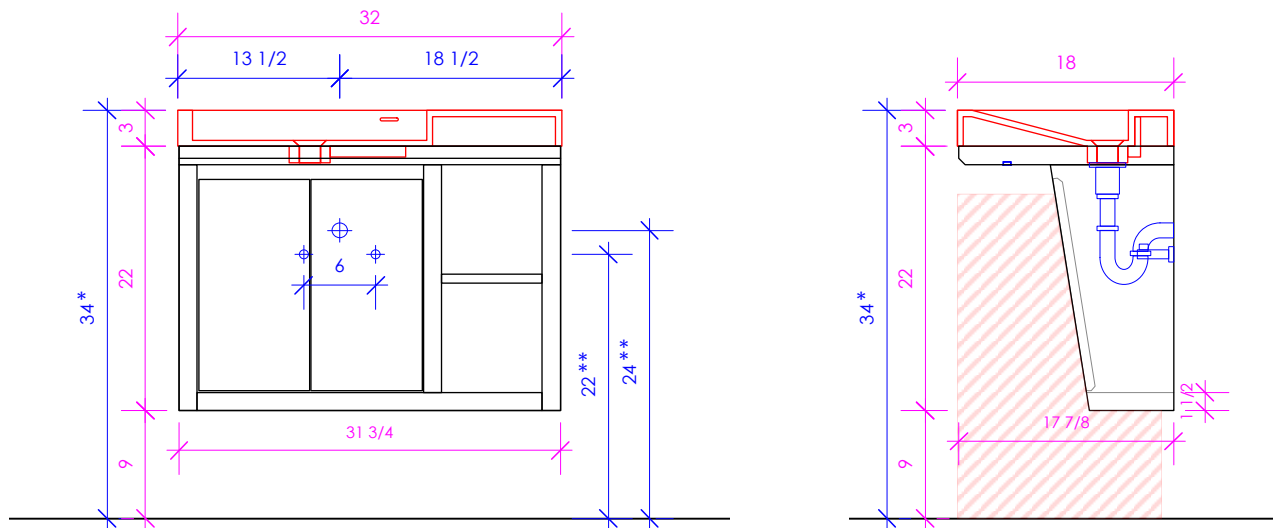

LACAVA

LIBERA

LIB-W-32L

* Recommended installation height
** Recommended plumbing location

FEATURES:

- WALL MOUNT VANITY
- CAN BE ADA COMPLIANT WHEN INSTALLED CORRECTLY
- TWO SWING DOORS WITH SOFT-CLOSE HINGES
- FINGERPULL OPENINGS
- TWO CUBBIES
- LED LIGHT BAR BELOW TOP
- USED WITH **5101LH** SINK (SOLD SEPARATELY)
- MOUNTING: FULL WOOD BACKING
(SEE FURNITURE MANUAL)
- PROUDLY HANDMADE IN THE USA
- MANUFACTURED WITH LOW VOC FINISHES
AND WOOD FROM RENEWABLE FORESTS