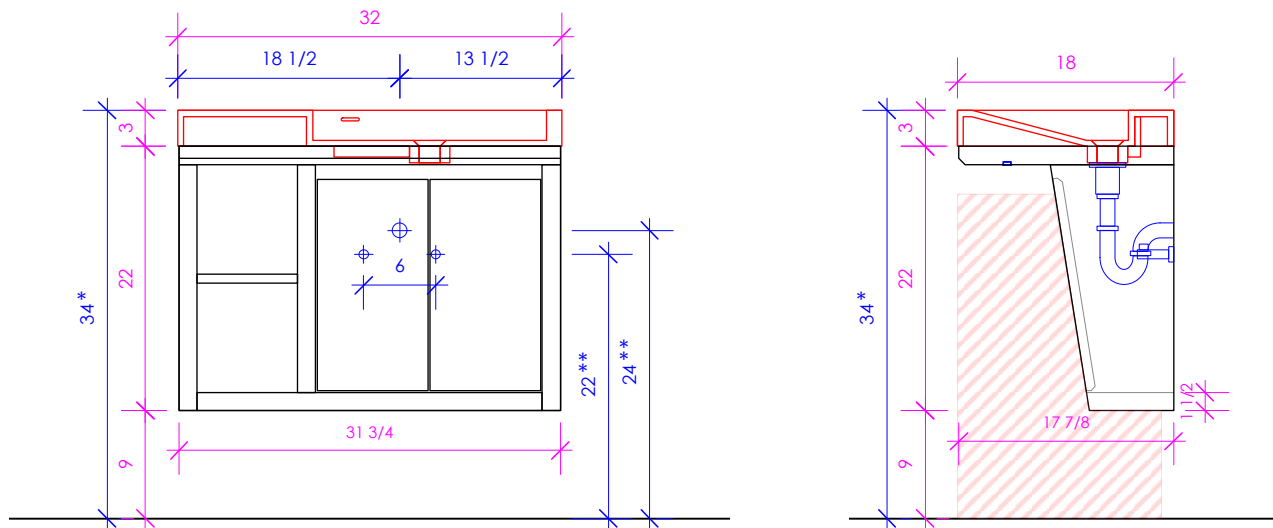

6630 WEST WRIGHTWOOD
CHICAGO, IL 60707

PH: 773-637-9600
FAX: 773-637-9601

LACAVA.COM
INFO@LACAVA.COM

LACAVA

LIBERA

LIB-W-32R

* Recommended installation height
** Recommended plumbing location

FEATURES: