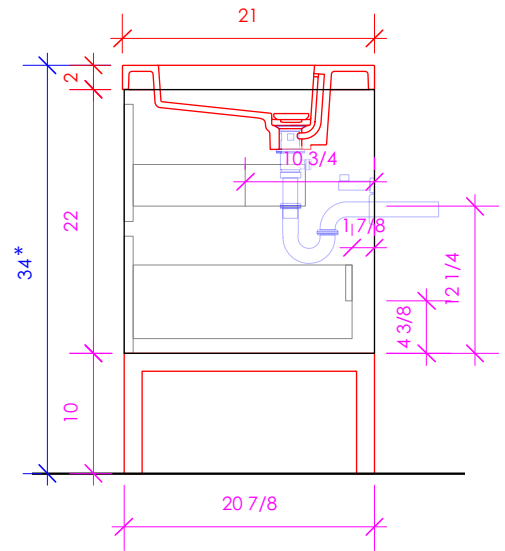

LACAVA

KUBISTA

KUB-W-36B

* Recommended installation height
** Recommended plumbing location

FEATURES:

- WALL MOUNT VANITY
- TWO DRAWERS WITH SELF-CLOSE GLIDES
- DRAWER BOXES STAINED TO REFLECT EXTERIOR FINISH
- FINGERPULL OPENINGS
- USED WITH H263T OR CT36T VANITY SINK TOP (SOLD SEPARATELY)
- METAL TRIMS ADD ON AVAILABLE (SOLD SEPARATELY)
- METAL LEGS KUB-LEG ADD ON AVAILABLE (SOLD SEPARATELY)
- MOUNTING: FRENCH CLEAT (INCLUDED) (SEE FURNITURE MANUAL)
- PROUDLY HANDMADE IN THE USA
- MANUFACTURED WITH LOW VOC FINISHES AND WOOD FROM RENEWABLE FORESTS