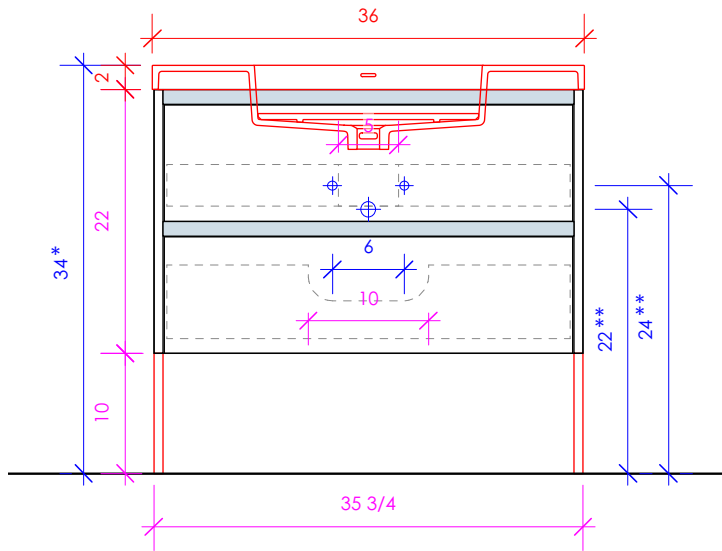

LACAVA

KUBISTA

KUB-W-36B

* Recommended installation height
** Recommended plumbing location

FEATURES:

- WALL MOUNT VANITY
- TWO DRAWERS WITH SELF-CLOSE GLIDES
- DRAWER BOXES STAINED TO REFLECT EXTERIOR FINISH
- FINGERPULL OPENINGS
- USED WITH H263T OR CT36T VANITY SINK TOP (SOLD SEPARATELY)
- METAL TRIMS ADD ON AVAILABLE (SOLD SEPARATELY)
- METAL LEGS KUB-LEG ADD ON AVAILABLE (SOLD SEPARATELY)
- MOUNTING: FRENCH CLEAT (INCLUDED) (SEE FURNITURE MANUAL)
- PROUDLY HANDMADE IN THE USA
- MANUFACTURED WITH LOW VOC FINISHES AND WOOD FROM RENEWABLE FORESTS