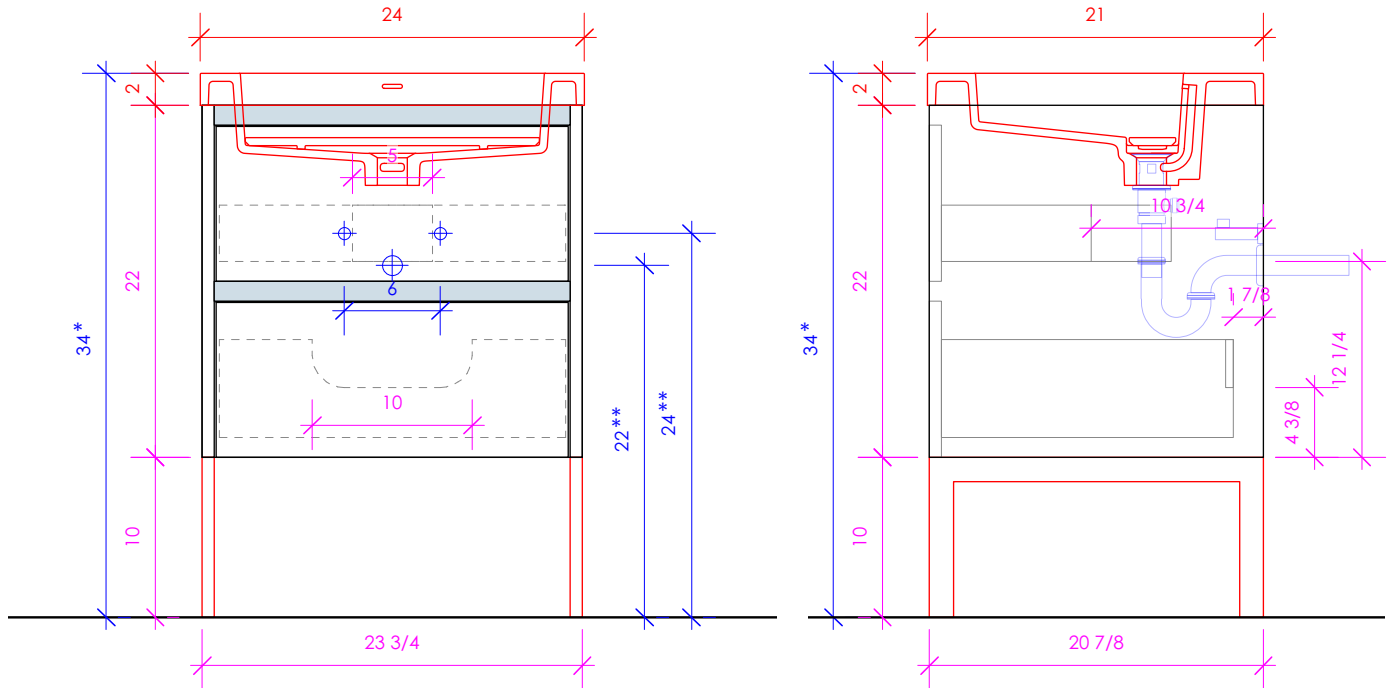

LACAVA

KUBISTA

KUB-W-24B

* Recommended installation height
** Recommended plumbing location

FEATURES:

- WALL MOUNT VANITY
- TWO DRAWERS WITH SELF-CLOSE GLIDES
- DRAWER BOXES STAINED TO REFLECT EXTERIOR FINISH
- FINGERPULL OPENINGS
- USED WITH **H261T** VANITY SINK TOP (SOLD SEPARATELY)
- **METAL TRIMS** ADD ON AVAILABLE (SOLD SEPARATELY)
- METAL LEGS **KUB-LEG** ADD ON AVAILABLE (SOLD SEPARATELY)
- MOUNTING: FRENCH CLEAT (INCLUDED)
(SEE FURNITURE MANUAL)
- PROUDLY HANDMADE IN THE USA
- MANUFACTURED WITH LOW VOC FINISHES AND WOOD FROM RENEWABLE FORESTS