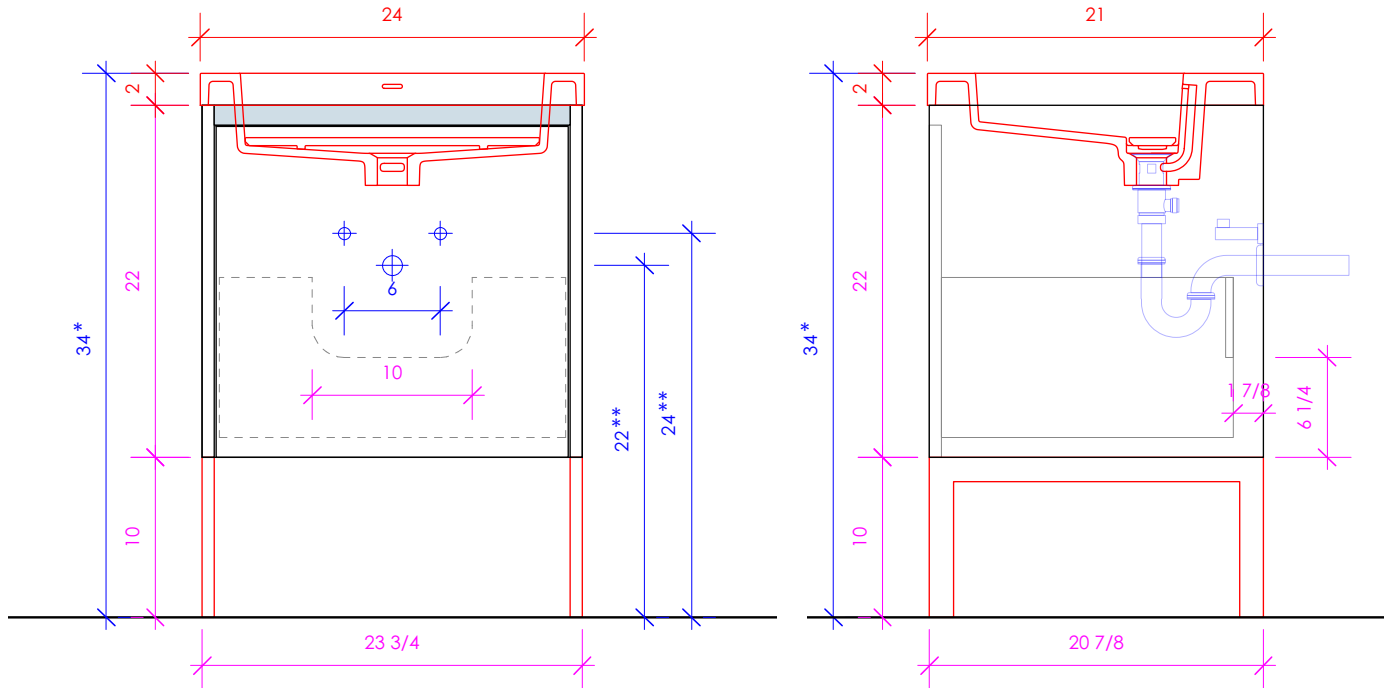

LACAVA

KUBISTA

KUB-W-24

* Recommended installation height
** Recommended plumbing location

FEATURES:

- WALL MOUNT VANITY
- ONE DRAWER WITH SELF-CLOSE GLIDES
- DRAWER BOX STAINED TO REFLECT EXTERIOR FINISH
- FINGERPULL OPENING
- USED WITH H261T VANITY SINK TOP (SOLD SEPARATELY)
- METAL TRIMS ADD ON AVAILABLE (SOLD SEPARATELY)
- METAL LEGS KUB-LEG ADD ON AVAILABLE (SOLD SEPARATELY)
- MOUNTING: FRENCH CLEAT (INCLUDED)
(SEE FURNITURE MANUAL)
- PROUDLY HANDMADE IN THE USA
- MANUFACTURED WITH LOW VOC FINISHES AND WOOD FROM RENEWABLE FORESTS

LACAVA reserves the right to revise any dimension or information on this sheet without notice. Dimensions are nominal and may vary within an industry accepted tolerance of 1/4". Cabinets with 'vanity top' sinks are made to the matching sink and dimensions may vary. LACAVA is not responsible for any cutouts, countertops, or furniture made without the actual product or template. Differences in color, grain, appearance, and texture are inherent in all natural woodwork and should be expected. Variances in these qualities are not deemed manufacturing defects and will not be accepted as valid reasons for return or exchanges. Plumbing specifications are only a guideline and may need alteration based on application.