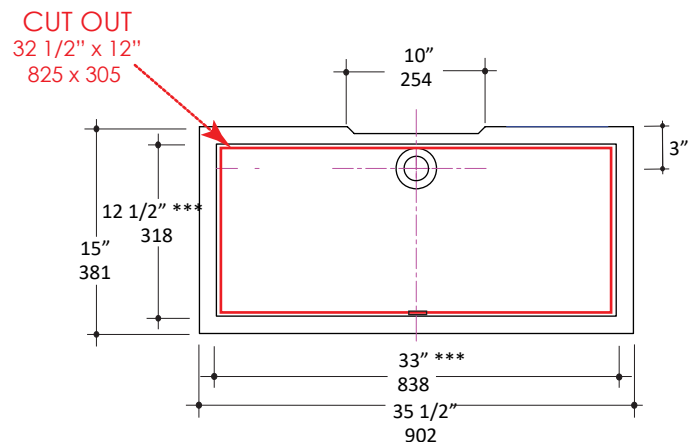

Codes + Standards:

- Meets and exceeds applicable national codes and standards

compliant when installed to specific requirements of this regulation