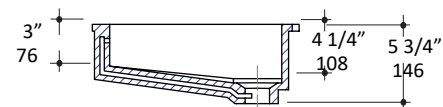

Care + Maintenance:

- To prevent damage to the solid surface material, hot objects and open flame should not be placed in direct contact with the surface

[Click Here](#) to find out more about proper care and maintenance