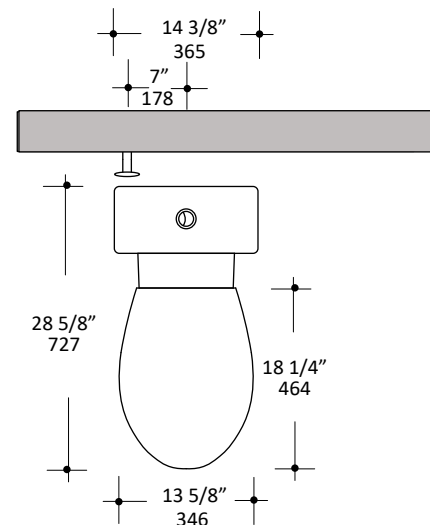

### Specifications:

<b>Installation:</b>	Freestanding
<b>Dimensions:</b>	14 3/8" w x 28 5/8" d x 30 3/4" h
<b>Material:</b>	Porcelain
<b>Flush System:</b>	Dual flush
<b>Waste Outlet:</b>	Floor
<b>Bowl Shape:</b>	Oval
<b>Trap Diameter:</b>	1 7/8" ID, 3" OD
<b>Water Use:</b>	1.0 gpf
<b>Weight:</b>	112 lbs
<b>Finishes:</b>	001 - White

### Features:

- ULTRAGLOSS finish for easy-cleaning, stain and odor resistant
- Includes mounting hardware
- Installs on a standard toilet flange with 6" bolt distance
- Soft-closing seat cover and tank are included
- Porcelain elongated one-piece toilet
- Glazed internal trapway
- MaP performance (Miso Rating): 1000g miso
- Low consumption dual flush system - effective flush volume: 1.0 gpf
- Included a 12" rough in

### Recommended Items:

- GL58CW: Replacement seat cover
- GL58-FV: Replacement flush/fill valve and button kit

LACAVA reserves the right to revise any dimension or information on this sheet without notice. Dimensions are nominal and may vary within an industry accepted tolerance of 1/4". Drawings provided herein are meant to give the user an idea of the product and are not made to scale. Location of plumbing is meant for reference, your specific application may vary.