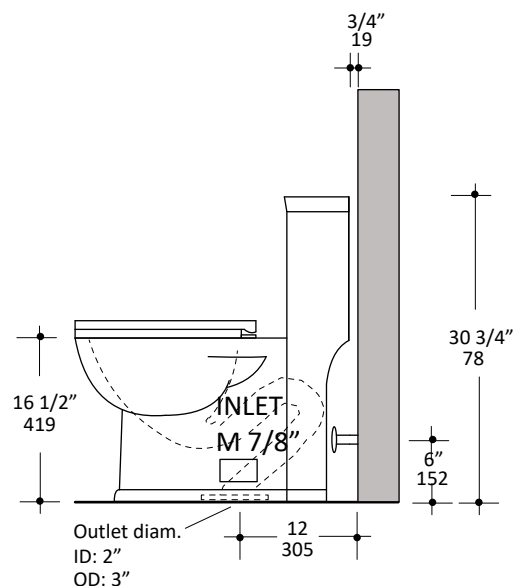

### Specifications:

<b>Installation:</b>	Freestanding
<b>Dimensions:</b>	14 3/8" w x 28 5/8" d x 30 3/4" h
<b>Material:</b>	Porcelain
<b>Flush System:</b>	Dual flush
<b>Waste Outlet:</b>	Floor
<b>Bowl Shape:</b>	Oval
<b>Trap Diameter:</b>	1 7/8" ID, 3" OD
<b>Water Use:</b>	1.0 gpf
<b>Weight:</b>	112 lbs
<b>Finishes:</b>	001 - White

### Features:

- ULTRAGLOSS finish for easy-cleaning, stain and odor resistant
- Includes mounting hardware
- Installs on a standard toilet flange with 6" bolt distance
- Soft-closing seat cover and tank are included
- Porcelain elongated one-piece toilet
- Glazed internal trapway
- MaP performance (Miso Rating): 1000g miso
- Low consumption dual flush system - effective flush volume: 1.0 gpf
- Included a 12" rough in

### Recommended Items:

- GL58CW: Replacement seat cover
- GL58-FV: Replacement flush/fill valve and button kit

LACAVA reserves the right to revise any dimension or information on this sheet without notice. Dimensions are nominal and may vary within an industry accepted tolerance of 1/4". Drawings provided herein are meant to give the user an idea of the product and are not made to scale. Location of plumbing is meant for reference, your specific application may vary.