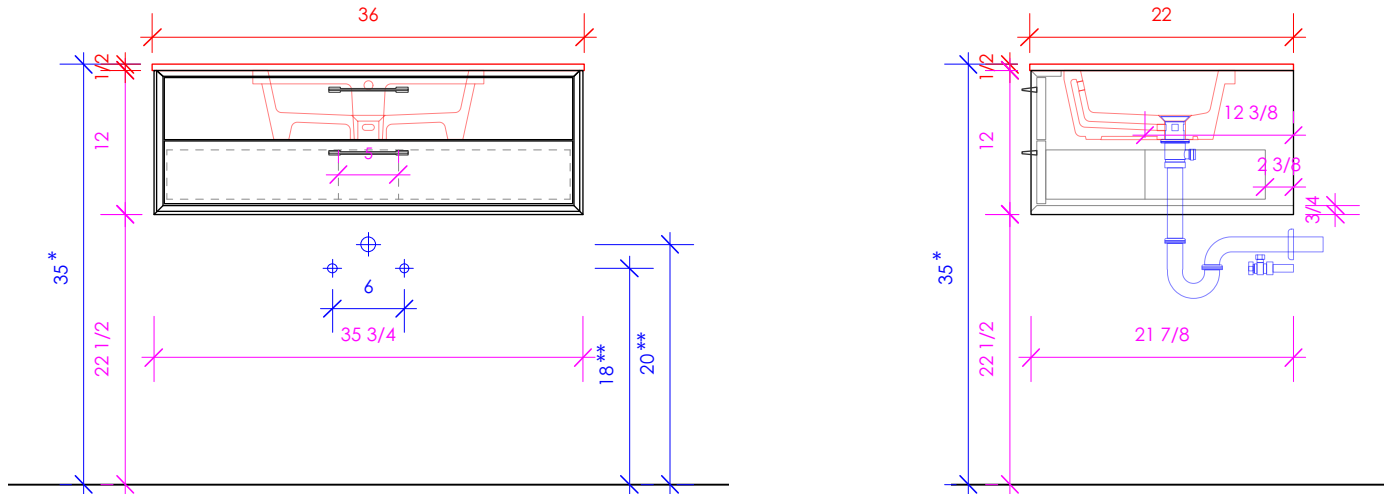

## GEMELLI

GEM-UN-36

\* Recommended installation height  
\*\* Recommended plumbing location

### FEATURES:

- WALL MOUNT VANITY
- ONE DRAWER WITH SOFT-CLOSE GLIDES
- DRAWER BOX STAINED TO REFLECT EXTERIOR FINISH
- DECORATIVE EDGE DETAILING
- INTEGRATED COUNTERTOP DETAILING
- DECORATIVE HARDWARE **K510** INCLUDED BUT NOT INSTALLED - CAN BE INSTALLED UPON REQUEST
- USED WITH **GEM-UN-36T** COUNTERTOP AND **5452UN** SINK (SOLD SEPARATELY)
- MOUNTING: FULL WOOD BACKING (SEE FURNITURE MANUAL)
- PROUDLY HANDMADE IN THE USA
- MANUFACTURED WITH LOW VOC FINISHES AND WOOD FROM RENEWABLE FORESTS

3/4" THICKNESS    3/4" THICKNESS    1/2" THICKNESS

LACAVA reserves the right to revise any dimension or information on this sheet without notice. Dimensions are nominal and may vary within an industry accepted tolerance of 1/4". Cabinets with 'vanity top' sinks are made to the matching sink and dimensions may vary. LACAVA is not responsible for any cutouts, countertops, or furniture made without the actual product or template. Differences in color, grain, appearance, and texture are inherent in all natural woodwork and should be expected. Variances in these qualities are not deemed manufacturing defects and will not be accepted as valid reasons for return or exchanges. Plumbing specifications are only a guideline and may need alteration based on application.