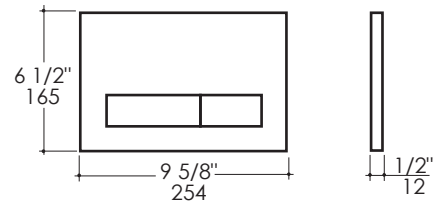

- Item #GE115788: Geberit Sigma50 dual-flush actuator
- Finish: smoke satin glass and brushed stainless steel buttons

Notes:

Drawings provided herein are meant to give the user an idea of the product and are not made to scale. The size in inches is rounded up to the nearest 1/16". Slight variances can often occur with porcelain and woodwork. Therefore, LACAVA will not be held responsible for any cutouts, countertops, or furniture made without the actual product or template from LACAVA. Plumbing specifications are only a guideline and may need to be altered based on the application.