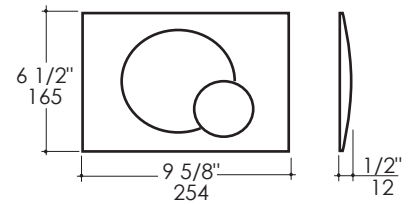

Geberit Actuators

Features:

- -Item #GE115770: Geberit Sigma01 dual-flush actuator
- -Finish options: Polished Chrome (CR), White (001)