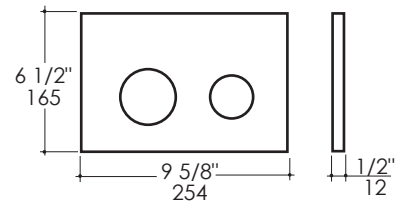

- Item #GE115788: Geberit Sigma50 dual-flush actuator
- Finish: smoke satin glass and brushed stainless steel buttons

Notes:

Drawings provided herein are meant to give the user an idea of the product and are not made to scale. The size in inches is rounded up to the nearest 1/16". Slight variances can often occur with porcelain and woodwork. Therefore, LACAVA will not be held responsible for any cutouts, countertops, or furniture made without the actual product or template from LACAVA. Plumbing specifications are only a guideline and may need to be altered based on the application.