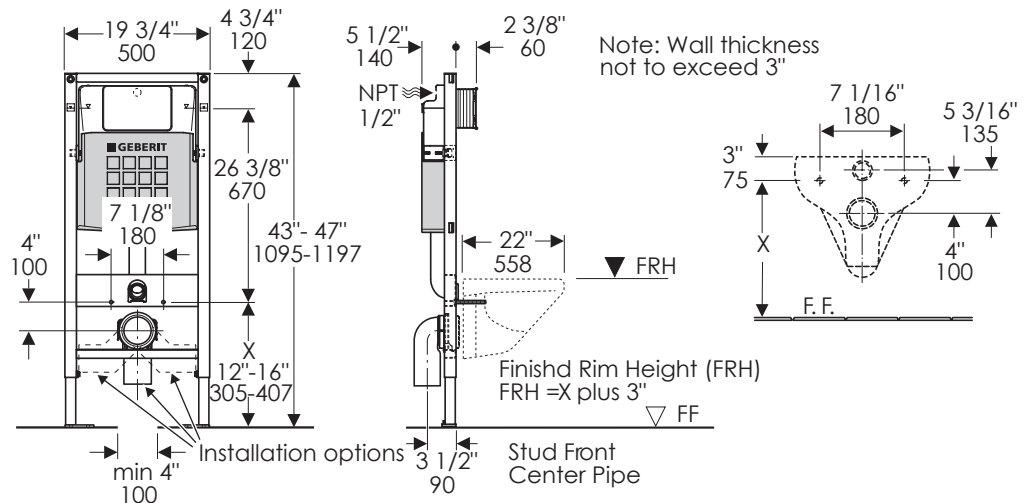

Geberit In-Wall Tank Item #GE111335005

Features:

- Tank and carrier system for wall-hung toilets
- Concealed installation
- Dual flush system 1.6 gpf and 0.8 gpf
- Requires dual-flush actuators sold separately

Finish Options:

N/A

Product Specifications:

Notes:

Drawings provided herein are meant to give the user an idea of the product and are not made to scale. The size in inches is rounded up to the nearest 1/16". Slight variances can often occur with porcelain and woodwork. Therefore, LACAVA will not be held responsible for any cutouts, countertops, or furniture made without the actual product or template from LACAVA. Plumbing specifications are only a guideline and may need to be altered based on the application.